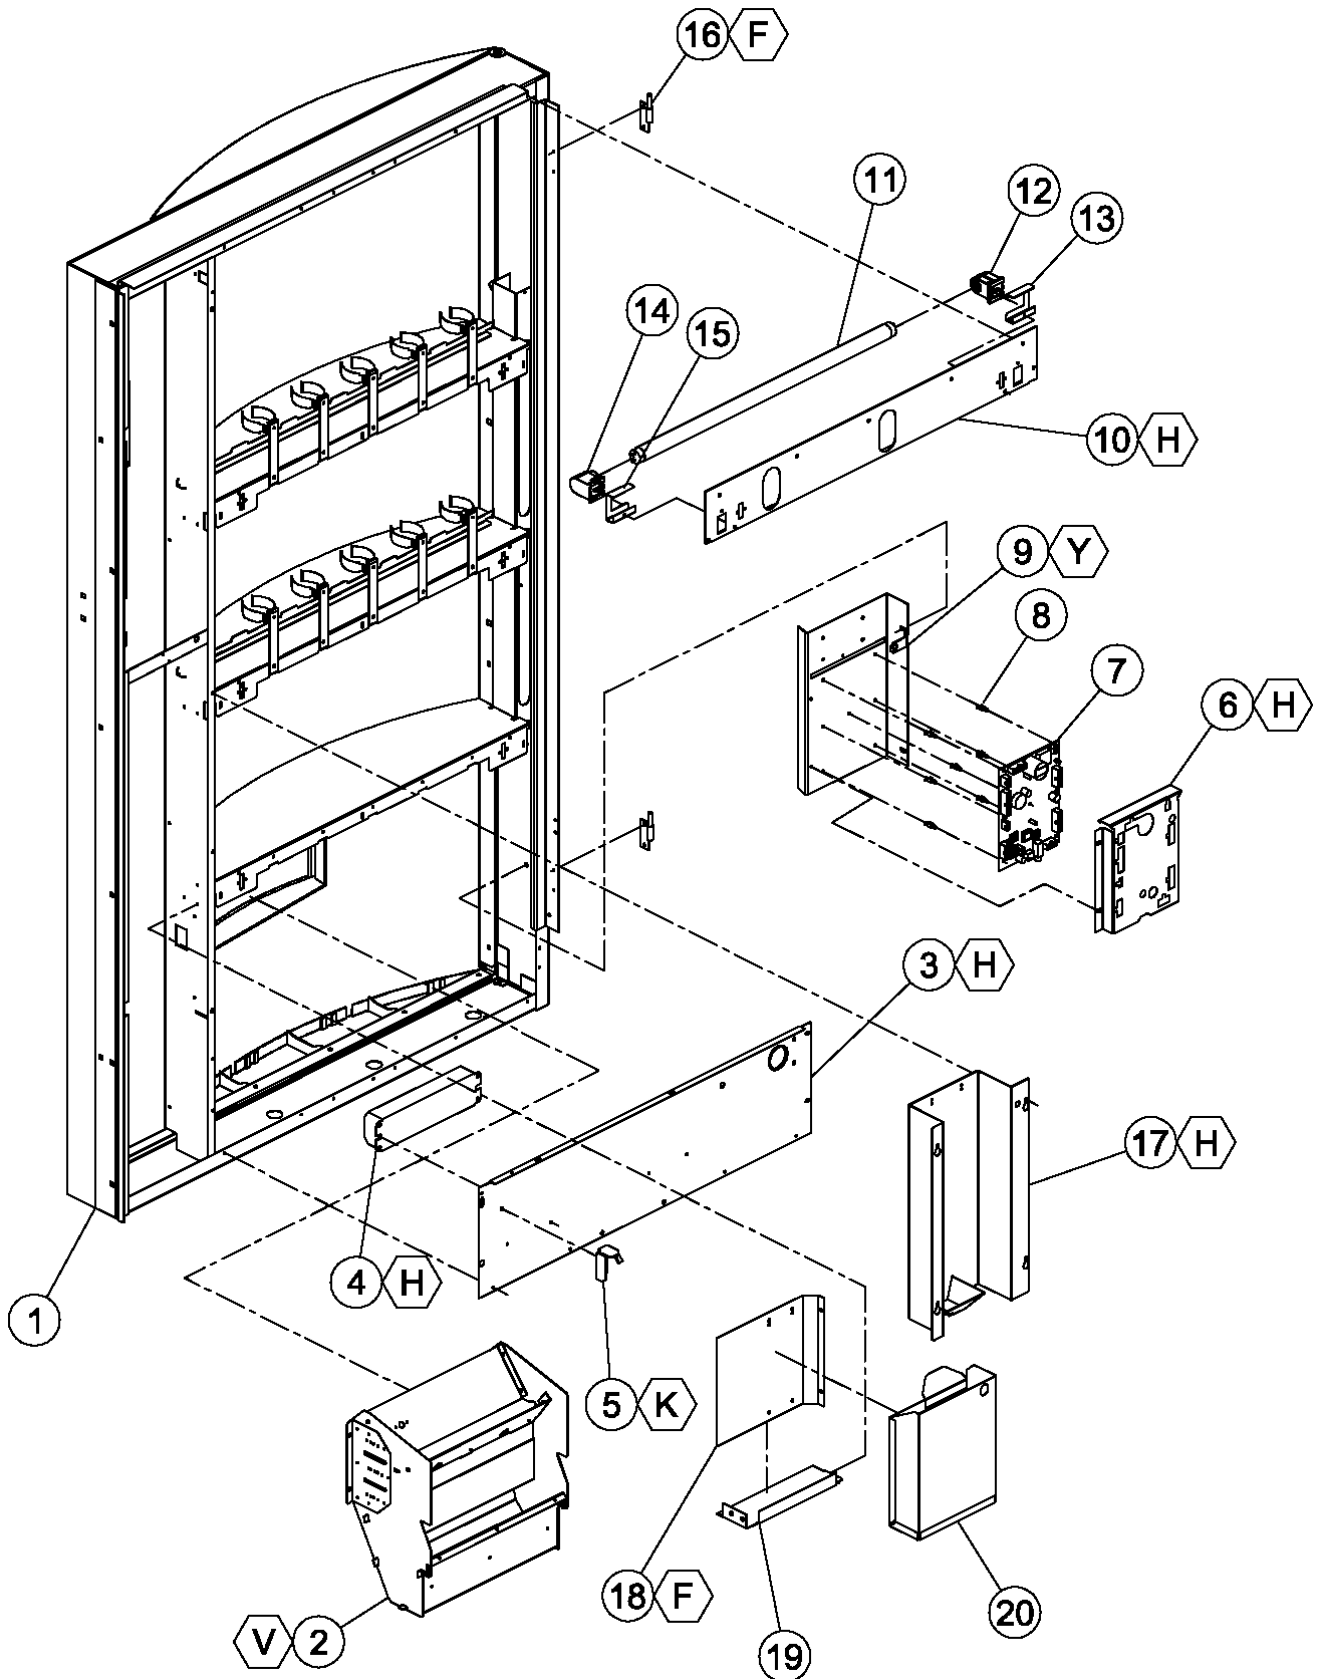

V21 Door Parts Trade Live Display | D6-8

V21 TRADE LIVE DISPLAY OUTER DOOR - CURVED (CONTINUED)

ITEM NO.	MODEL NUMBER	721	
	DESCRIPTION	QTY REQ	PART NO.
1	DOOR WELD - BLACK (NON ADA)	1	1124908
	DOOR WELD - BLACK (ADA)*	1	1217513
2	HOPPER ASSEMBLY (NON ADA)	1	1124162
	HOPPER ASSEMBLY (ADA)*	1	1189115-3
3	SHEAR PANEL	1	1124931
4	BALLAST, U.S. 110V	1	1122380
5	INNER DOOR RAMP	1	1121714
6	COVER - CONTROLLER	1	1123049
7	PCBA VEC 12.1 CONTROLLER	1	1123051-12.1
8	STANDOFF	7	1121740
9	BRACKET - CONTROLLER	1	1124644
10	UPPER SHEAR PANEL	1	1124945
11	LAMP - 24" T-8	3	1121173
	LAMP - 24" 24V LED	3	1237136
12	LAMP HOLDER FIXED	1	388531
13	LAMP HOLDER BRACKET - FIXED	1	1124880
14	LAMP HOLDER PLUNGER	1	388532
15	LAMP HOLDER BRACKET - PLUNGER	1	1124881
16	INNER DOOR HINGE - MALE	2	1121287
17	COIN MECH BRACKET ASSEMBLY	1	1124886
18	BARRIER PANEL	1	1117147
19	COIN BOX BULKHEAD	1	1112155
20	COIN BOX ASSEMBLY	1	133563
21	RAIN CURTAIN - BALLAST (NOT SHOWN)	1	1125150

FOR A COMPLETE LIST OF HARNESSSES, PLEASE SEE PAGE C-15.

*ADA STYLE REFERS TO ALL MODEL NUMBERS XXXT**TAL**XXXXX OR XXXT**AD**XXXXX.