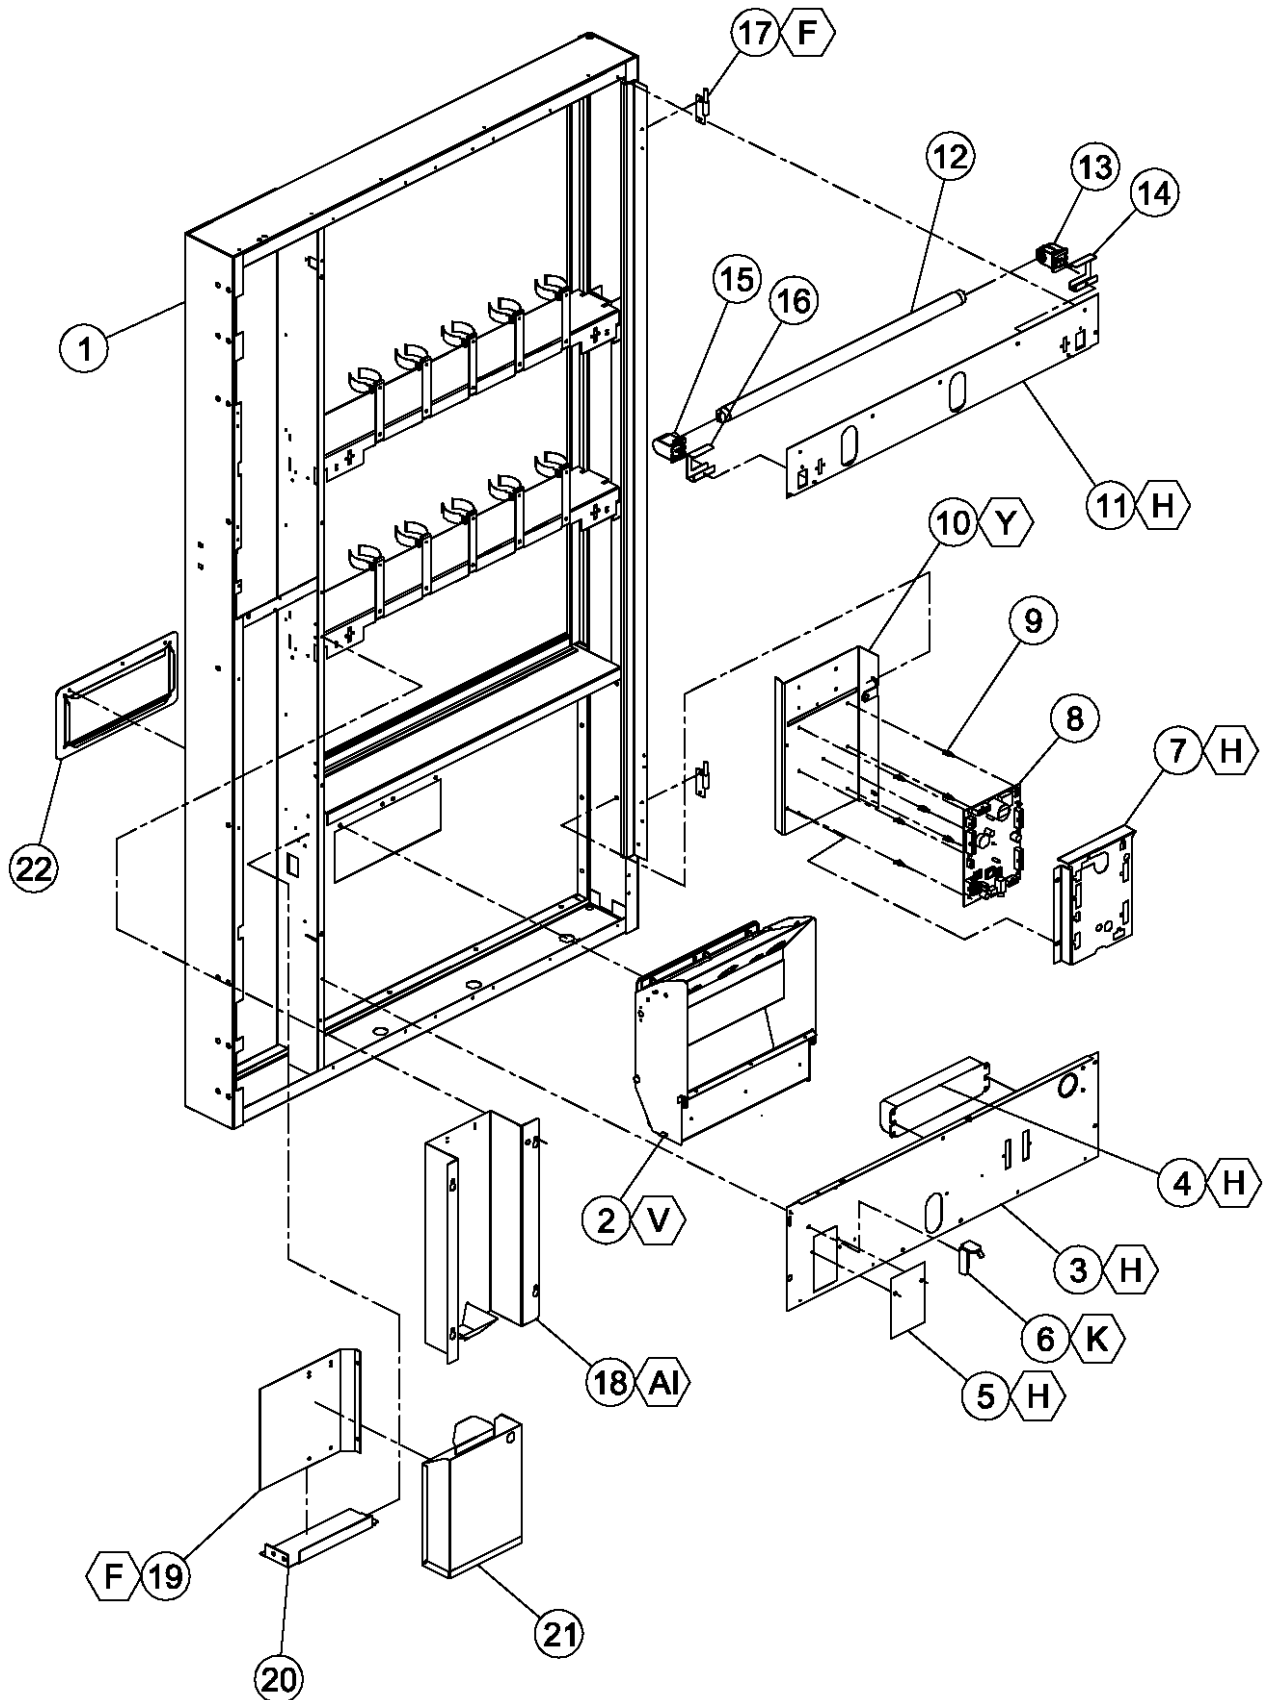

V21 Door Parts Trade Live Display | D6-4

V21 TRADE LIVE DISPLAY OUTER DOOR - FLAT (CONTINUED)

ITEM NO.	MODEL NUMBER	621		721	
	DESCRIPTION	QTY REQ	PART NO.	QTY REQ	PART NO.
1	DOOR WELD - BLACK (NON ADA)	1	1124879	1	1124890
	DOOR WELD - BLACK (ADA)*	1	1217569	1	1217522
2	HOPPER ASSEMBLY (NON ADA)	1	1124157	1	1124157
	HOPPER ASSEMBLY (ADA)*	1	133574	1	133574
3	SHEAR PANEL	1	1124932	1	1123915
4	BALLAST, U.S. 110V	1	1127582	1	1127582
5	COVER - SHEAR PANEL	1	1124844	1	1124844
6	INNER DOOR RAMP	1	1121714	1	1121714
7	COVER - CONTROLLER	1	1123049	1	1123049
8	PCBA VEC 12.1 CONTROLLER	1	1123051-12.1	1	1123051-12.1
9	STANDOFF	7	1121740	7	1121740
10	BRACKET - CONTROLLER	1	1127473	1	1127473
11	UPPER SHEAR PANEL	1	1124883	1	1124945
12	24" LAMP - T-8	3	1121173	3	1121173
	24" LAMP – 24V LED	3	1237136-3	3	1237136
13	LAMP HOLDER FIXED	1	388531	1	388531
14	LAMP HOLDER BRACKET - FIXED	1	1124880	1	1124880
15	LAMP HOLDER PLUNGER	1	388352	1	388532
16	LAMP HOLDER BRACKET - PLUNGER	1	1124881	1	1124881
17	INNER DOOR HINGE - MALE	2	1121287	2	1121287
18	COIN MECH BRACKET ASSEMBLY	1	1124886	1	1124886
19	BARRIER PANEL	1	1148198	1	1148198
20	COIN BOX BULKHEAD	1	1112155	1	1112155
21	COIN BOX ASSEMBLY	1	1088058	1	1088058
22	EYELET – HOPPER (NON ADA)	1	1124101	1	1124101
	EYELET – HOPPER (ADA)*	1	387125	1	387125
23	RAIN CURTAIN - BALLAST (NOT SHOWN)	1	1125150	1	1125150

FOR A COMPLETE LIST OF HARNESSSES, PLEASE SEE PAGE C-15.

* ADA STYLE REFERS TO ALL MODEL NUMBERS XXXTALXXXXX.