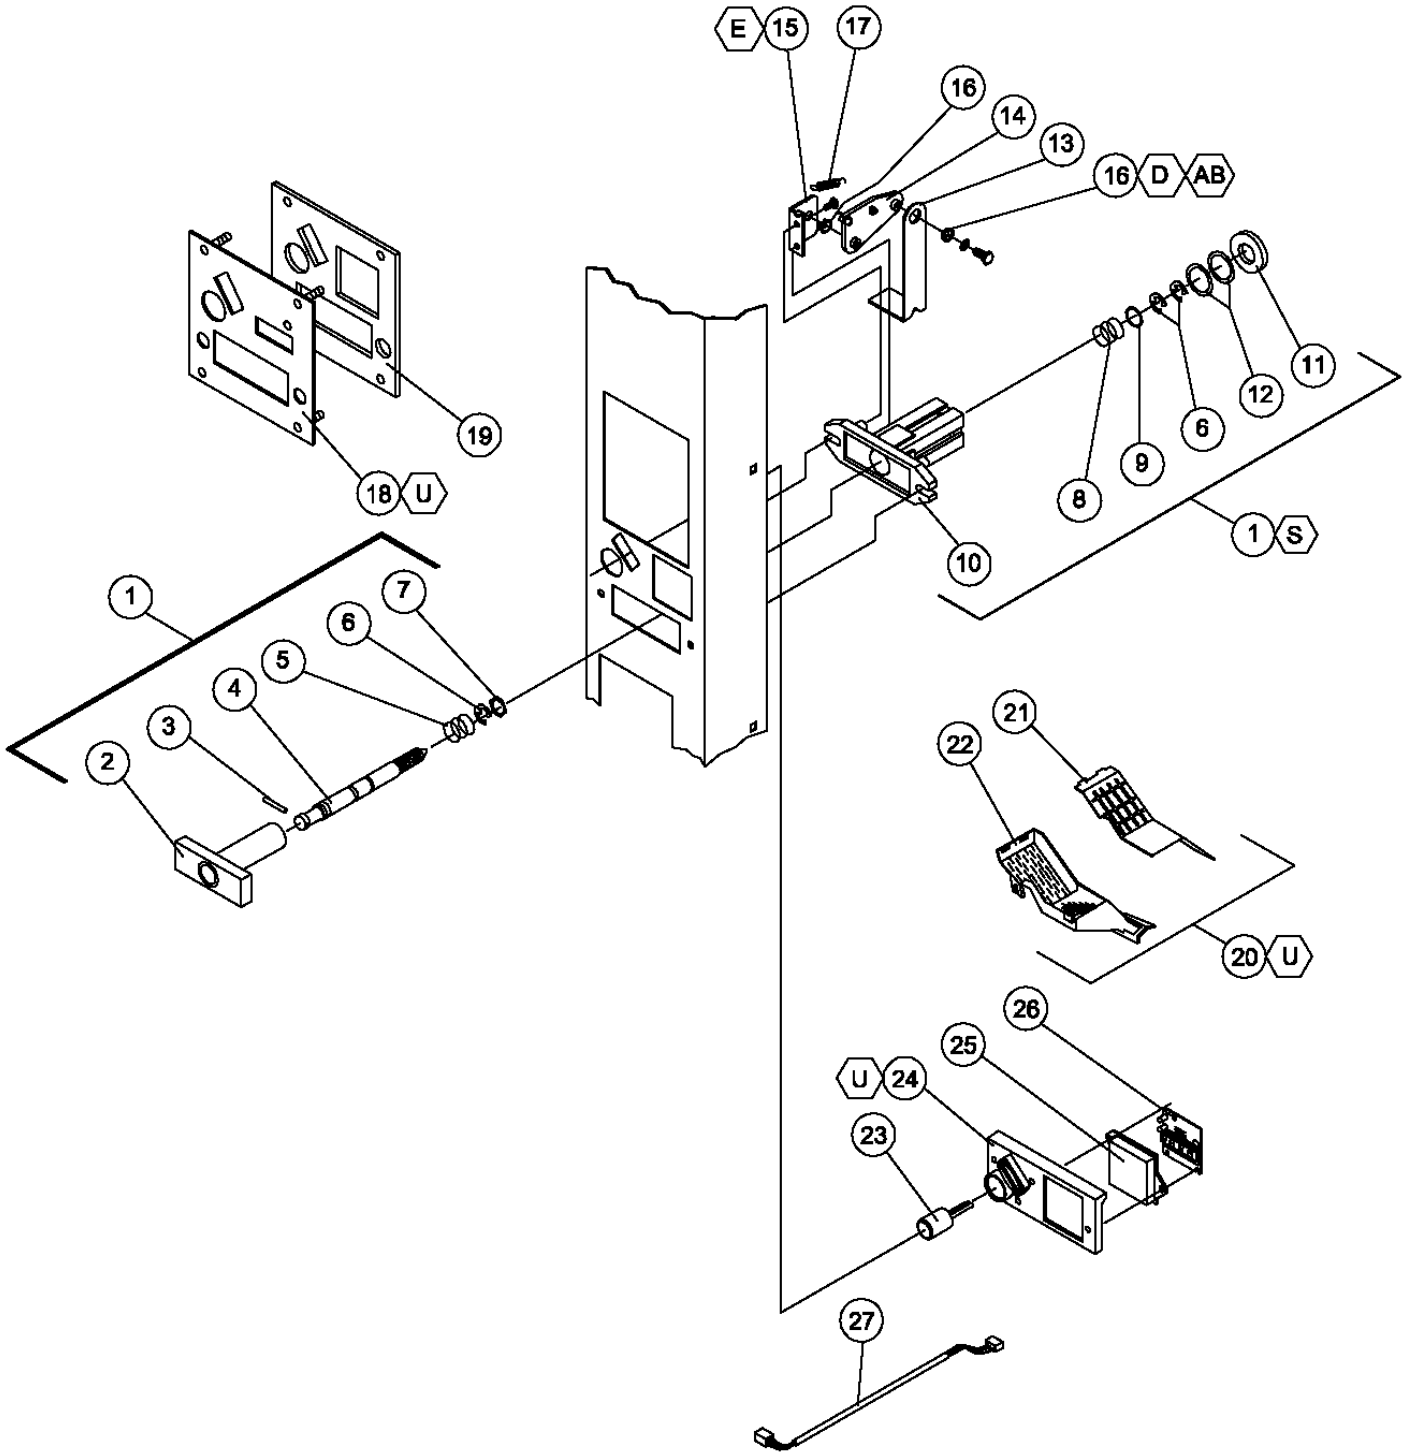

FOR A COMPLETE LIST OF HARNESSSES, PLEASE SEE PAGE C-15.

*ADA STYLE REFERS TO ALL MODEL NUMBERS XXXT**TAL**XXXXX OR XXXT**AD**XXXXX.

V21 TRADE LIVE DISPLAY LOCK & TRANSACTION ASSEMBLY

ITEM NO.	DESCRIPTION	QTY REQ	PART NO.
1	LOCK ASSEMBLY - QUICKER LOCK	1	1002635
2	T-HANDLE	1	1002392
3	PIN - STUD	1	387601
4	LOCK STUD - QUICKER LOCK	1	1049724
5	SPRING	1	389691
6	E-RING RETAINER	3	388589
7	HEX WASHER	1	387600
8	SPRING - HEAVY	1	389691
9	FLAT WASHER	1	387718
10	FLANGE	1	1002384
11	VAPOR SEAL	1	388132
12	WASHER 1/2	2	V801023
13	LEVER - COIN RETURN	1	1052619
14	CRANK - COIN RETURN LEVER	1	1002244
15	PIVOT BRACKET - COIN RETURN	1	1002252
16	BUSHING	2	385603-4
17	SPRING - COIN RETURN LEVER	1	1060023
18*	COIN INSERT PLATE	1	--
19	COIN INSERT SECURITY PLATE	1	2001481
20	COIN CHUTE ASSEMBLY	1	1087961
21	CHUTE COVER	1	1002341
22	COIN CHUTE	1	1002333
23	COIN RETURN BUTTON	1	1050473
24	COIN INSERT/RETURN GUIDE PLATE	1	1125014
25	DISPLAY LENS	1	1141039
26	DIGITAL DISPLAY PCB - ELECTRONIC	1	1132544
27	DISPLAY HARNESS	1	1087317