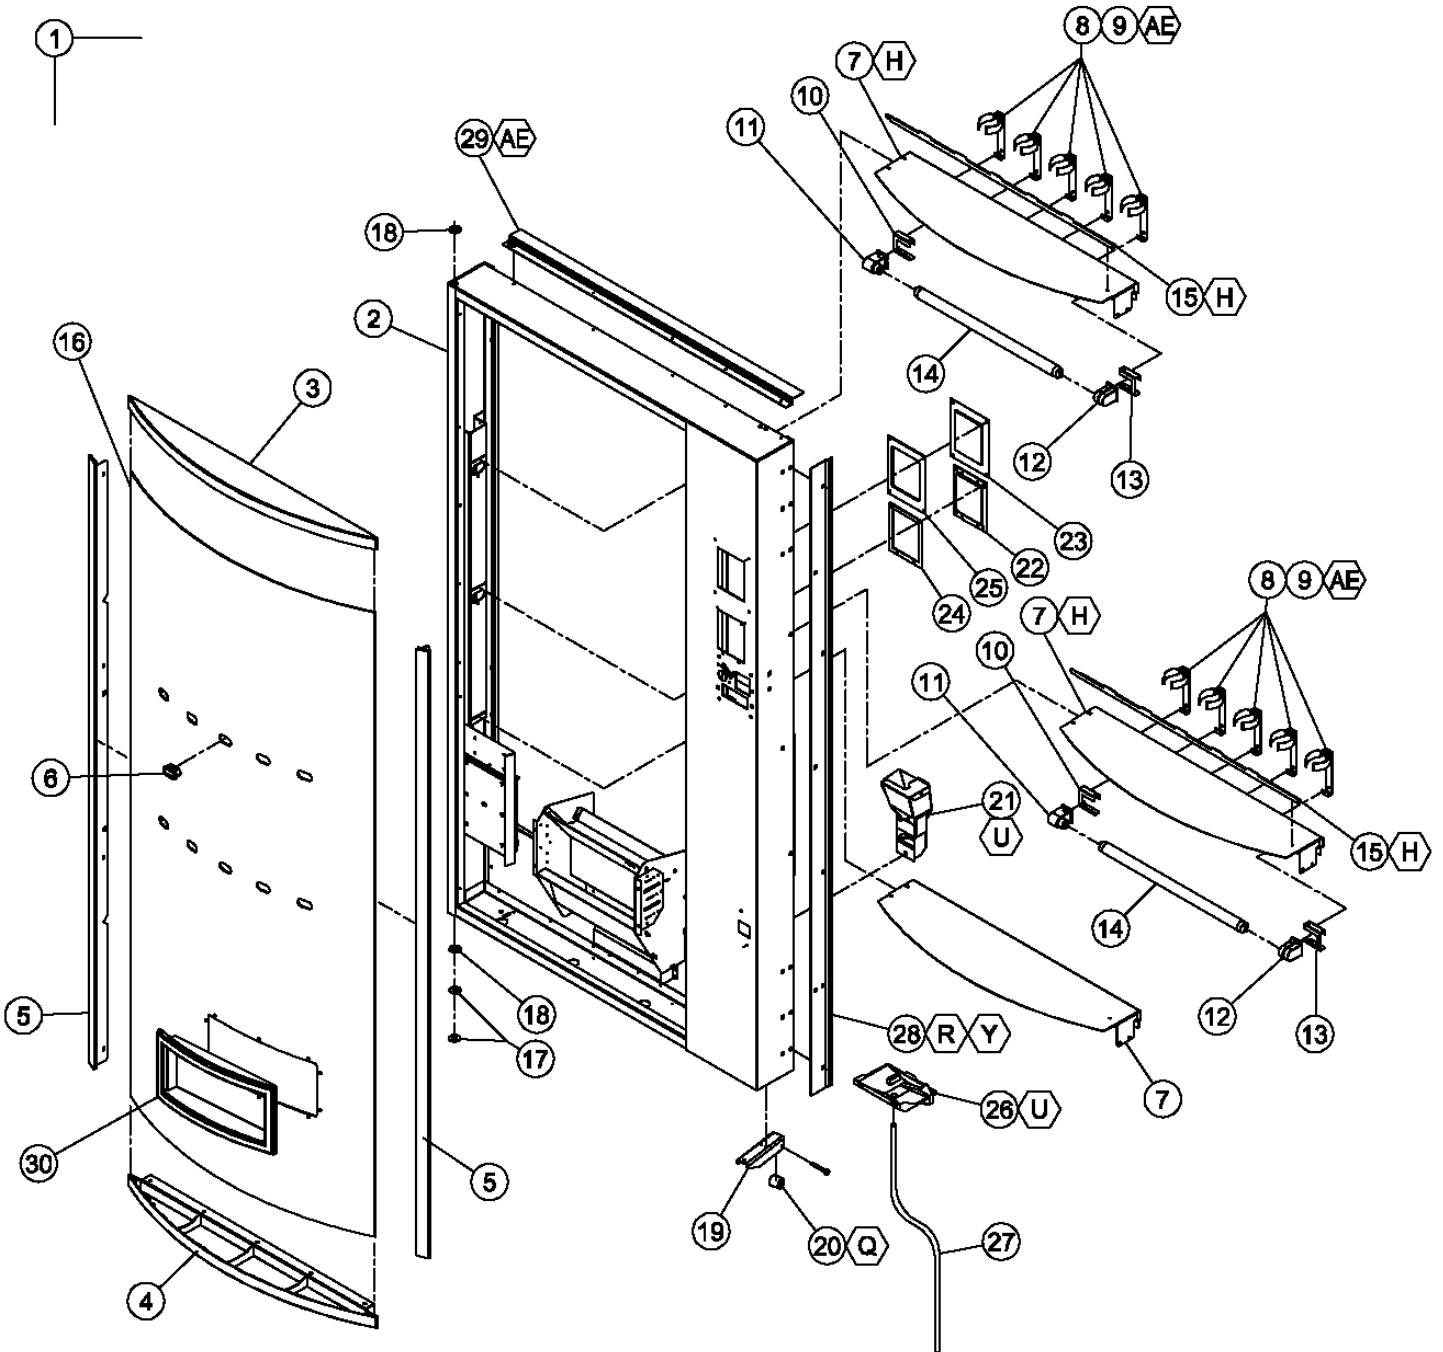

FOR A COMPLETE LIST OF HARNESSSES, PLEASE SEE PAGE C-15.

* ADA STYLE REFERS TO ALL MODEL NUMBERS XXXTALXXXXX.

V21 TRADE LIVE DISPLAY OUTER DOOR - CURVED

ITEM NO.	MODEL NUMBER	721	
	DESCRIPTION	QTY REQ	PART NO.
1	OUTER DOOR ASSEMBLY	1	*
2	DOOR WELD ASSEMBLY (NON ADA)	1	1124908
	DOOR WELD ASSEMBLY (ADA)***	1	1217513
3	SIGN CAP - TOP	1	1014986
4	SIGN CAP - BOTTOM	1	1068988
5	SIDE TRIM - LEFT & RIGHT	2	1121981
6	BUTTON	10	1087074
7	SHELF	2	1124907
8	SUPPORT BRACKET - PRODUCT HOLDER CLIP	10	1124884
9	PRODUCT HOLDER CLIP	10	1120074
10	LAMP HOLDER BRACKET - PLUNGER	2	1124881
11	LAMP HOLDER PLUNGER	2	388532
12	LAMP HOLDER FIXED	2	388531
13	LAMP HOLDER BRACKET - FIXED	2	1124880
14	24" LAMP - T-8	2	1121173
	LAMP, LED, 24"	2	1237136
15	PRICE LABEL BRACKET	2	1124894
16	OUTER DOOR SIGN FACE	1	**
17	3/8" FLAT WASHER - BOTTOM	2	V801491
18	BUSHING - HINGE	2	388094
19	DOOR ROLLER BRACKET	1	1120552
20	DOOR ROLLER	1	1120388
21	COIN RETURN CUP ASSEMBLY	1	1079546
22	DBV FILLER PLATE	1	390142
23	DBV PLUG	1	1086503
24	DBV PLUG GASKET	1	1086759
25	DBV FILLER PLATE GASKET	1	1120606
26	WATER COLLECTION TRAY	1	1110562
27	DRAIN TUBE	1	1110619
28	DOOR GUARD - 72"	1	2010131
29	RAIN GUARD	1	2000848
30	TRIM EYELET - CURVE	1	388271
31	T-8 ONLY LABEL (NOT SHOWN)	1	1122973