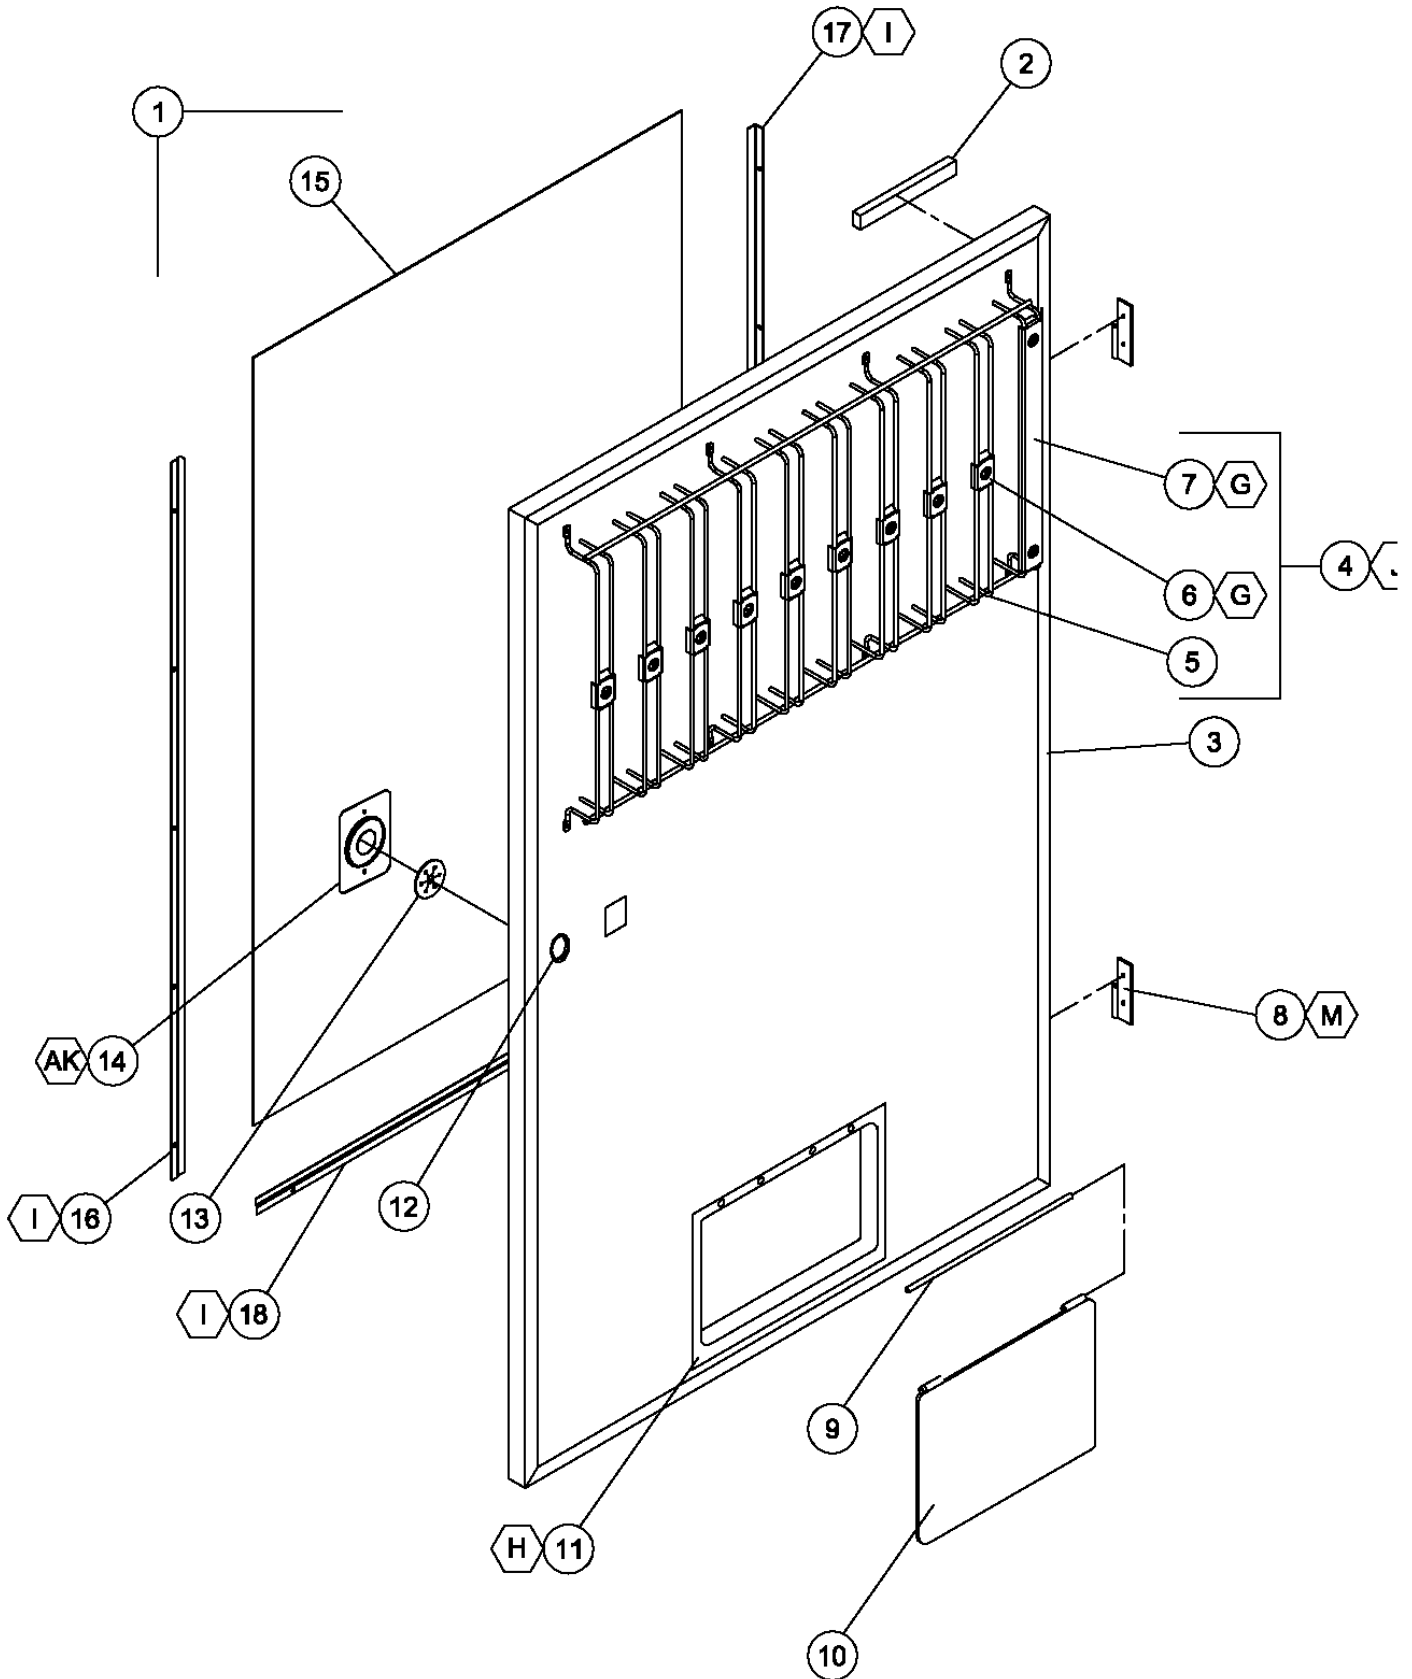

V21 Door Parts Trade Live Display | D6-12

V21 TRADE LIVE DISPLAY INNER DOOR

ITEM NO.	MODEL NUMBER		621	721
	DESCRIPTION	QTY REQ	PART NO.	PART NO.
1	INNER DOOR ASSEMBLY	1	134302-80	134302-112
2	RAIN SEAL, INNER DOOR, 7"	1	1111732-1	1111732-2
3	INNER DOOR SEAL	1	1075678-2	1075678
4	UPPER PRODUCT RETAINER ASSEMBLY	1	1125206	1125206-1
5	UPPER PRODUCT RETAINER	1	1185778	1181827
6	SHORT CLIP ASSEMBLY	*	1125261	1125261
7	LONG CLIP ASSEMBLY	1	1125262	1125262
8	INNER DOOR HINGE, FEMALE	2	1121286	1121286
9	HINGE PIN	1	1172323	1172323
10	REVERSABLE VEND FLAP	1	1013076	1013076
11	INNER DOOR EYELET	1	387273	387273
12	GROMMET	1	388090	388090
13	INNER DOOR LATCH	1	1121711	1121711
14	INNER DOOR LATCH BRACKET	1	1121712	1121712
15	INNER DOOR GRAPHICS	1	**	**
16	RETAINER, GRAPHICS, SIDE	1	1125123-2	1125123-2
17	CORNER RETAINER, GRAPHICS	1	1124653	1124653
18	RETAINER, GRAPHICS, BOTTOM	1	1125123	1125123-1

FOR A COMPLETE LIST OF HARNESSSES, PLEASE SEE PAGE C-15.

*NOTE: QTY OF 9 FOR MODEL 721 & QTY 7 FOR MODEL 621

NOTE: WHEN ORDERING INNER DOOR GRAPHICS, PLEASE PROVIDE **FRANCHISE, MODEL AND STYLE.

V21 TRADE LIVE DISPLAY INNER DOOR LABELS - NOT SHOWN

DESCRIPTION	QTY REQ.	PART NO.
ERROR CODE LABEL, VEC 12.1	1	1123715
PROGRAMMING LABEL, VEC 12.1	1	1123343
WIRING DIAGRAM LABEL, VEC 12.1/12.2	1	1127542
PRODUCT SET UP, V21	1	1126121
SPACE TO SALES, VEC 12.1	1	1128991
INNER DOOR LABEL	1	1125783-1