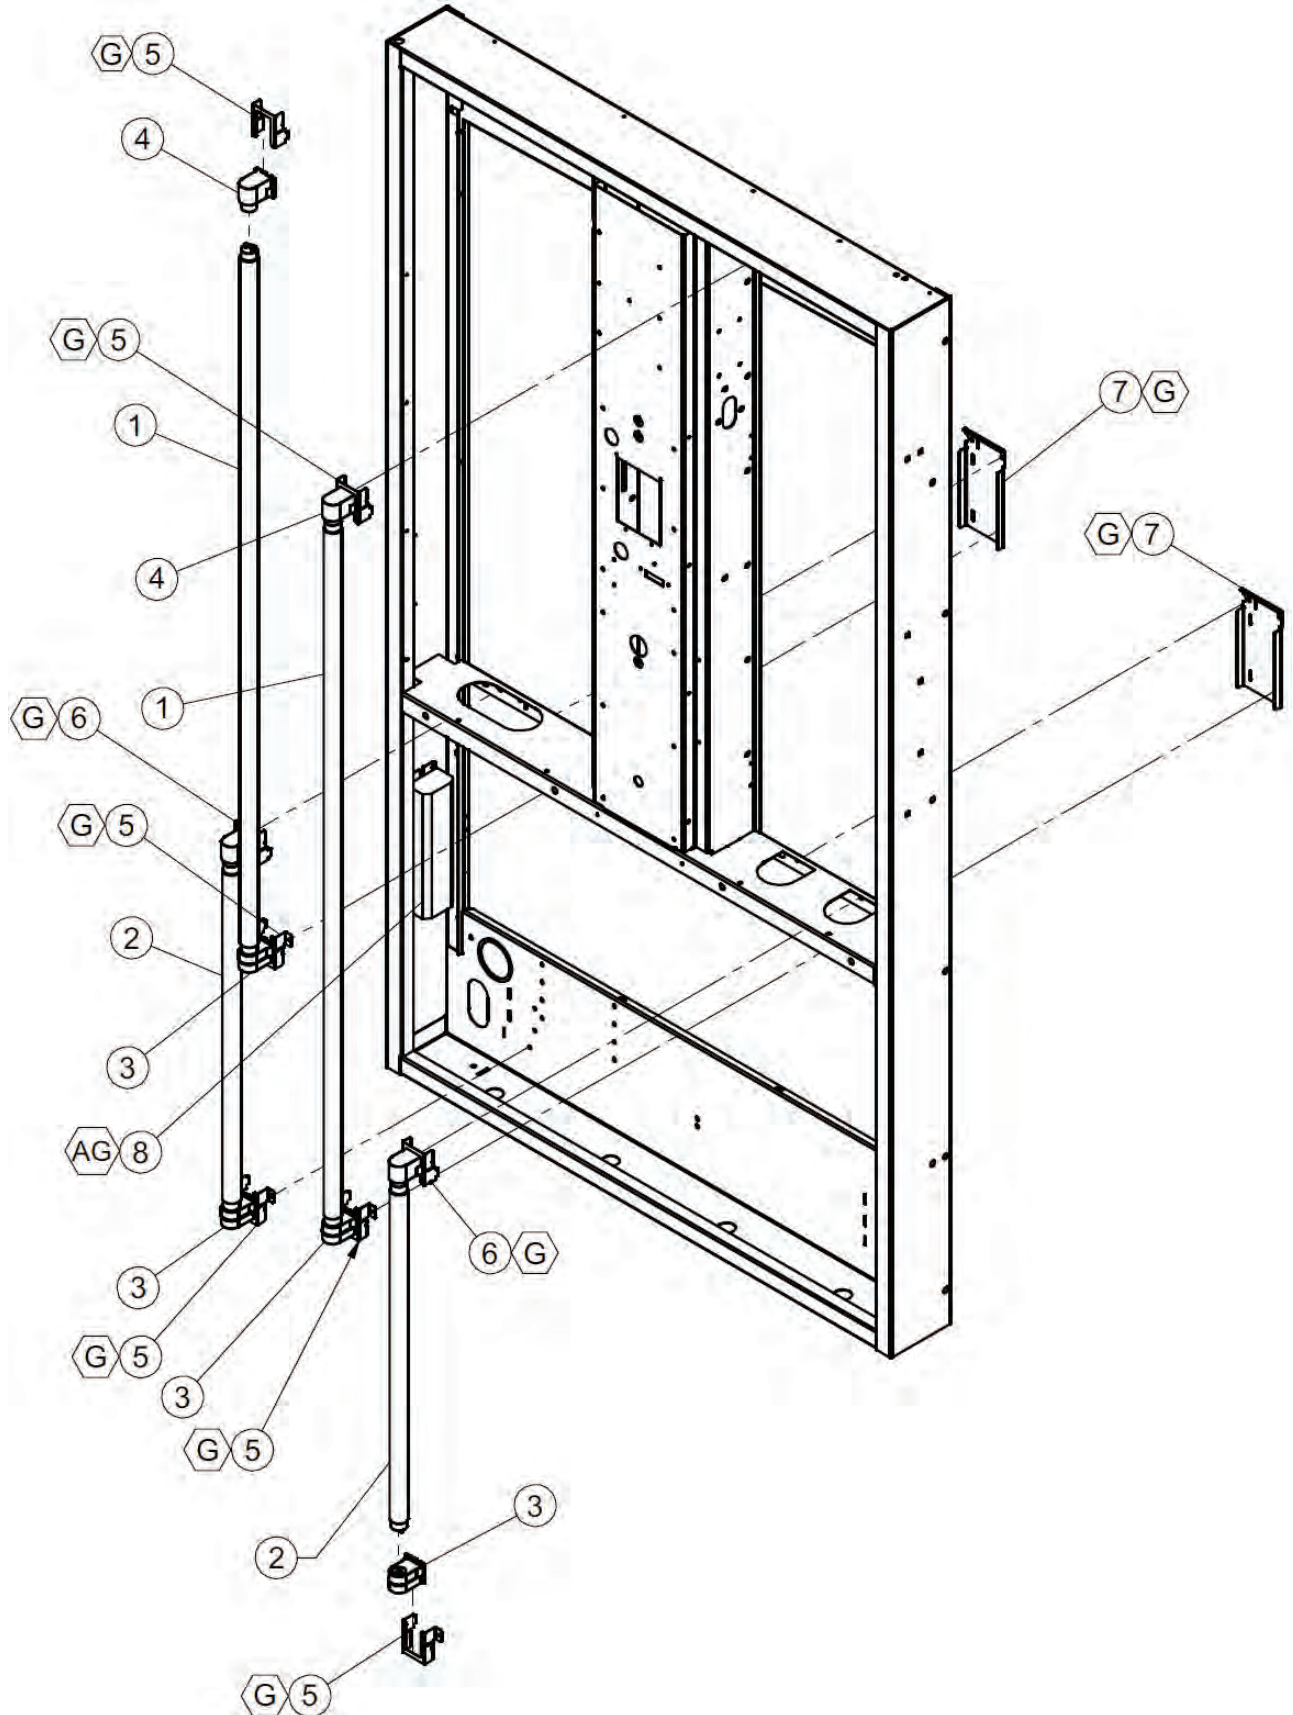

V21 Door Parts HVV | D8-6

V21 HVV U.S. LIGHTING

ITEM NO.	DESCRIPTION	QTY REQ	PART NO.
1	LAMP, T-8, 4'	2	1121173-2
	LAMP, LED, 4'	2	1237136-1
2	LAMP, T-8, 2'	2	1121173
	LAMP, LED, 2'	2	1237136
3	LAMPHOLDER, FIXED	2	388531
4	LAMPHOLDER, PLUNGER	2	388532
5	LAMP BRACKET, 90°	6	1126231B
6	LAMP BRACKET, STRAIGHT	2	1126231-2B
7	VERTICAL SUPPORT, MIDDLE	2	1125176
8	BALLAST, 120V/60HZ	1	1127052
9	RAIN CURTAIN, BALLAST (NOT SHOWN)	1	1125150
10	RAIN CURTAIN, LIGHTS, T8 (NOT SHOWN)	1	1121838-1