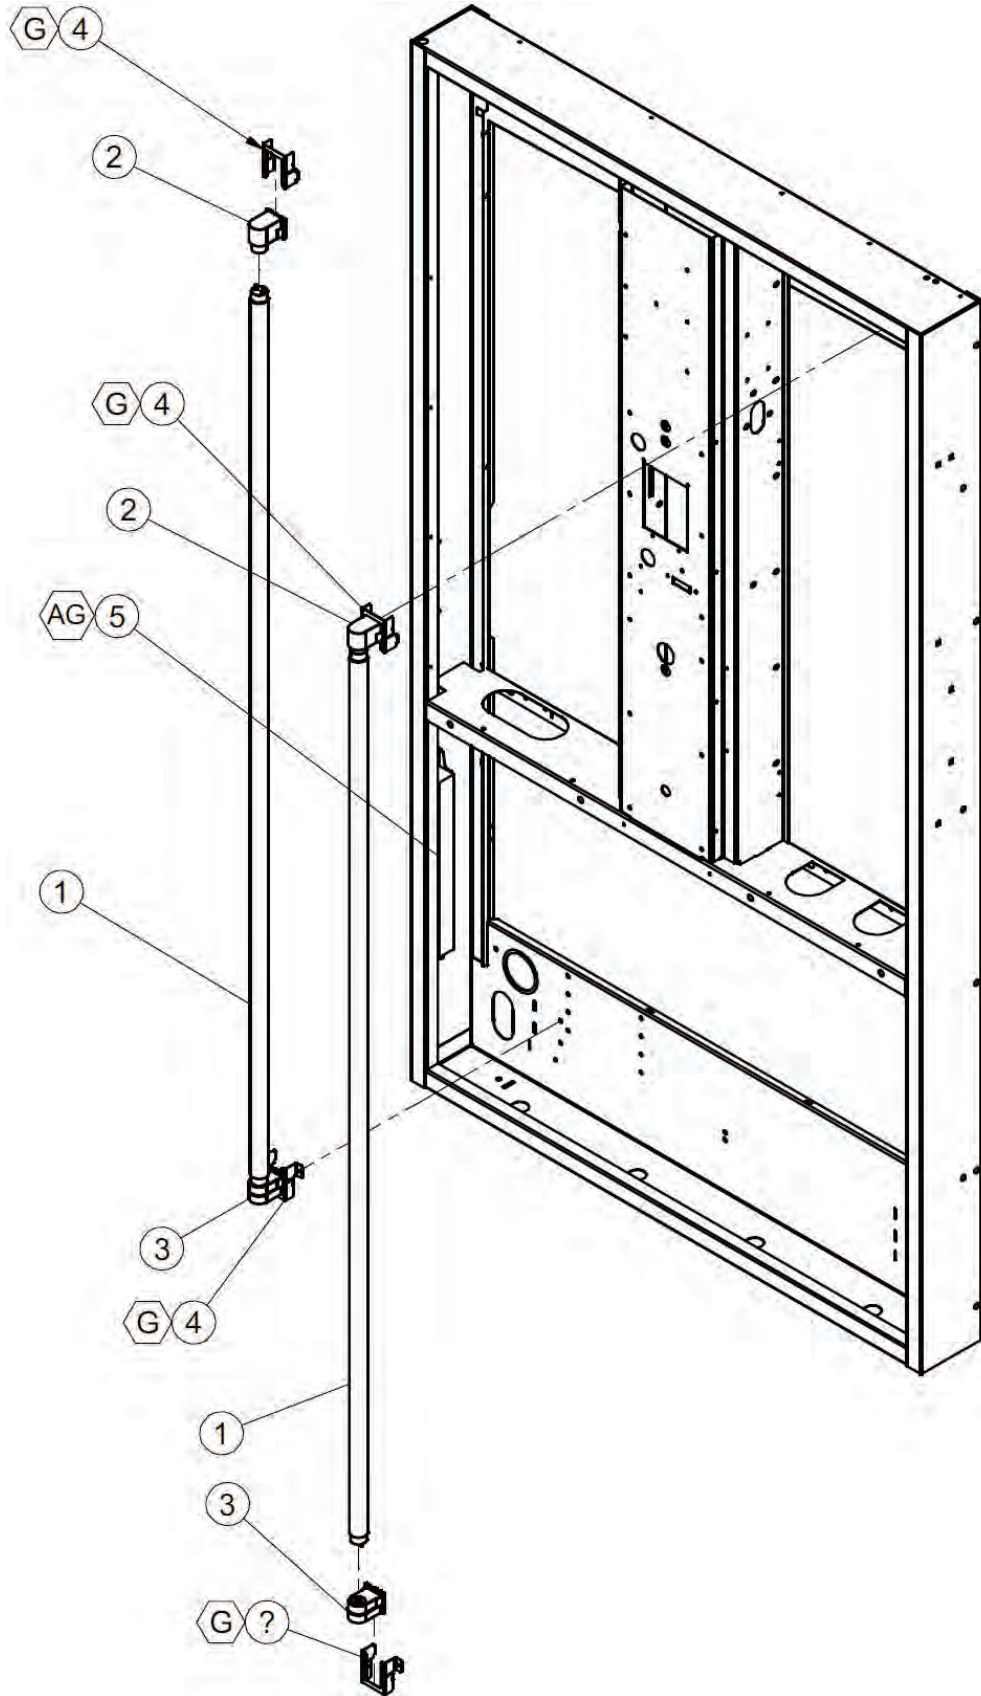

V21 Door Parts HVV | D8-8

V21 HVV INTERNATIONAL LIGHTING

ITEM NO.	DESCRIPTION	QTY REQ	PART NO.
1	LAMP, T-8 (FOR MODEL 721)	2	1121030
	LAMP, T-8 (FOR MODEL 821)		1119340
2	LAMPHOLDER, PLUNGER	2	388532
3	LAMPHOLDER, FIXED	2	388531
4	LAMP BRACKET	4	1126231B
5	BALLAST, 220V (FOR MODEL 721)	1	1120450
	BALLAST, 220V/240V (FOR MODEL 821)		1124848
6	RAIN CURTAIN, BALLAST (NOT SHOWN)	1	1125150
7	RAIN CURTAIN, LIGHTS, T8 (NOT SHOWN)	1	1121838-1