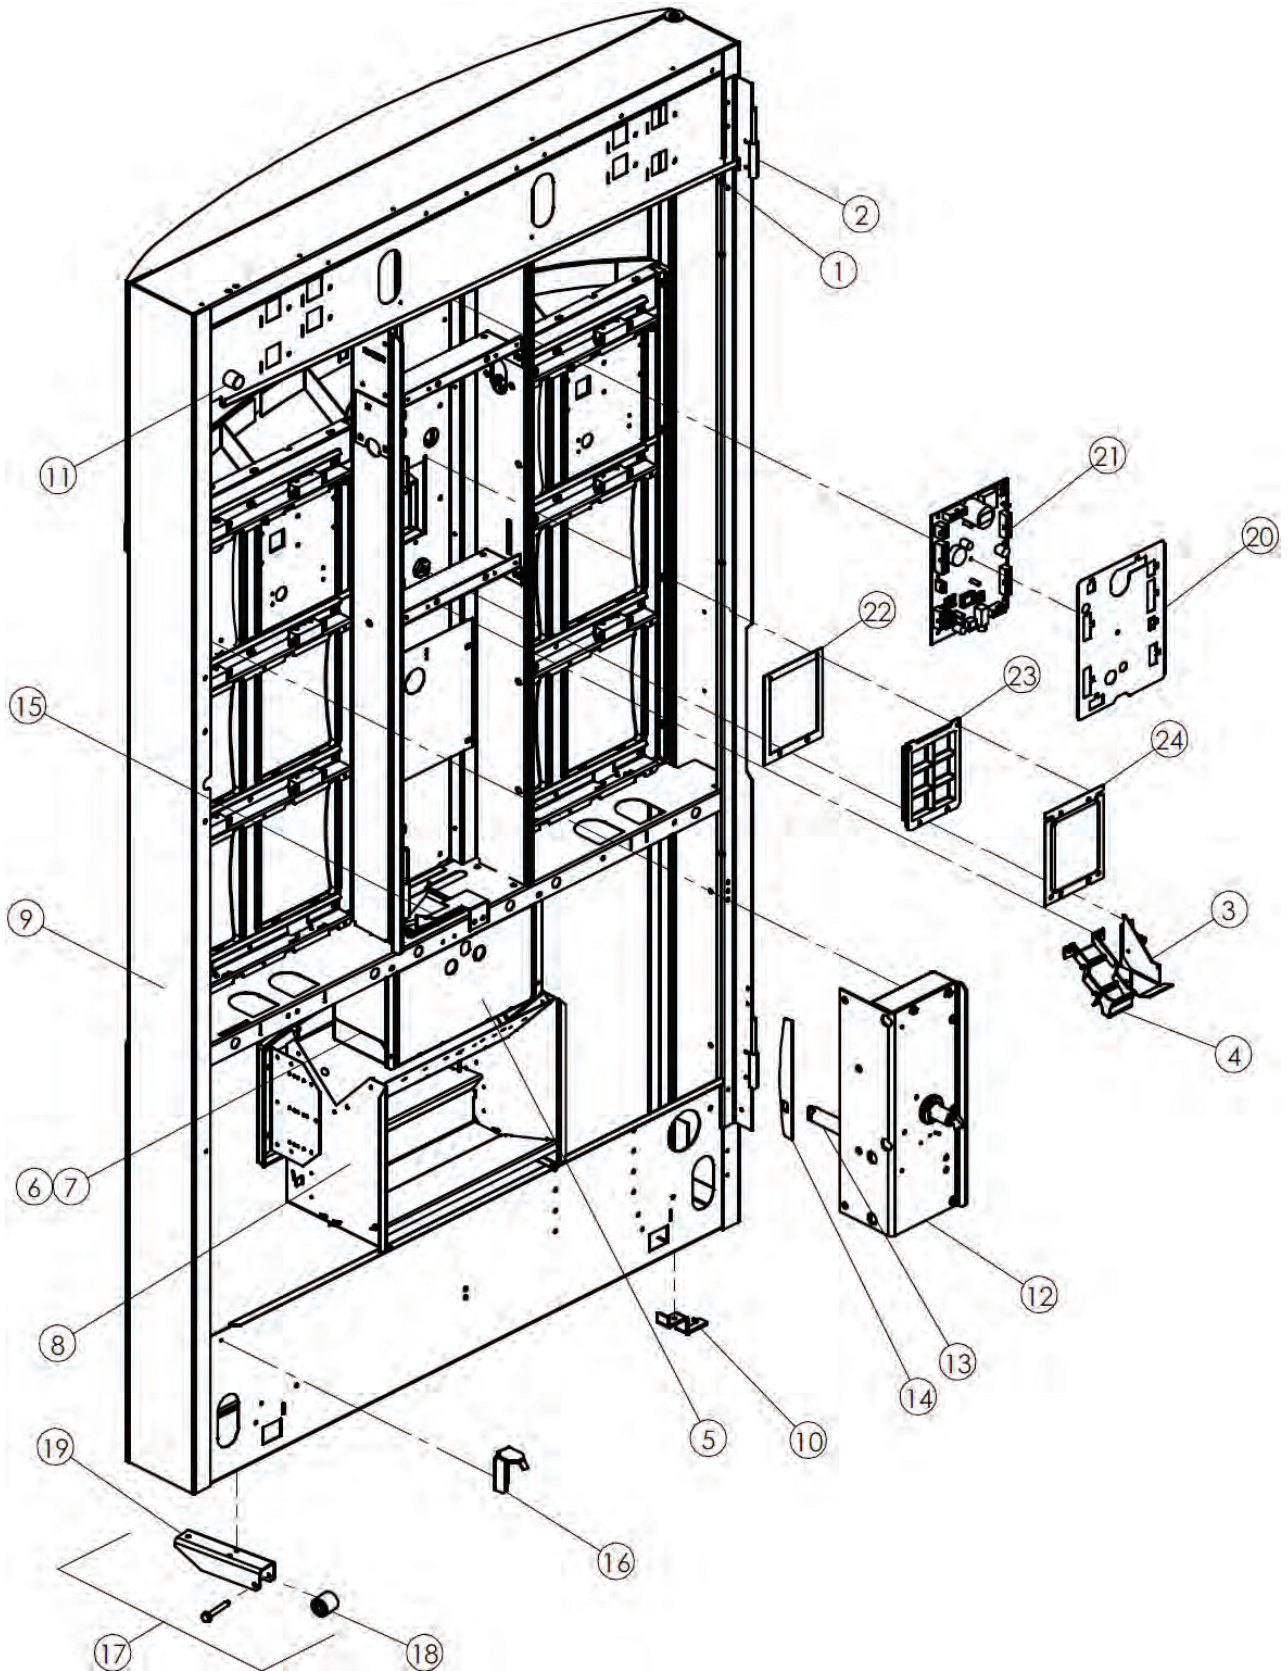

V21 HVV DOOR BACK

ITEM NO.	MODEL NUMBER		621	721	821
	DESCRIPTION	QTY REQ	PART NO.	PART NO.	PART NO.
1	RAIN GUTTER	1	1121204	1121204	1121204
2	INNER DOOR HINGE, MALE	1	1121287	1121287	1121287
3	COIN RETURN ASSEMBLY	1	2006236-43	2006236-43	2006236-43
	COIN RETURN PIVOT BRACKET		1121071	1121071	1121071
	COIN RETURN CRANK		1121072	1121072	1121072
	COIN INSERT SPRING		1060023	1060023	1060023
	SHOULDER WASHER		1122715	1122715	1122715
4	COIN INSERT CHUTE	1	1121066	1121066	1121066
5	COIN BOX ASSEMBLY	1	1121124-1	1121124-1	1121124-1
6	COIN RETURN CHUTE SHIELD	1	1122615	1122615	1122615
7	COIN BOX HOUSING	1	1124376	1124376	1124376
8	HOPPER ASSEMBLY	1	1124162	1124162	1124162
9	DOOR WELD, 72"	1	~	1121120-3	~
	DOOR WELD, 79"		1121120-5	~	1121120-4
10	LOWER HINGE HOOK	1	1121923	1121923	1121923
11	DOOR BUMPER (HEYCO 2551)	1	1036912	1036912	1036912
12	LOCK ASSEMBLY, HT2-TT *	1	1123073	1123073	1123073
13	TRITEQ LOCK LIGHT PIPE/SHROUD	1	1123640	1123640	1123640
14	LIGHT PIPE SHIELD	1	1123641	1123641	1123641
15	COIN RETURN CHUTE	1	1142809	1142809	1142809
16	INNER DOOR RAMP	1	1121714	1121714	1121714
17	DOOR ROLLER ASSEMBLY	1	1120564	1120564	1120564
18	DOOR ROLLER	1	1120388	1120388	1120388
19	DOOR ROLLER BRACKET	1	1239376	1239376	1239376
20	ELECTRONIC CONTROLLER COVER	1	1123529	1123529	1123529
21	VEC 12.3 PCBA	1	1123053-XX	1123053-XX	1123053-XX
22	DBV GASKET	1	1086759	1086759	1086759
23	DBV PLUG	1	388216-1	388216-1	388216-1
24	DBV INSERT (PLUG) BK	1	2000856	2000856	2000856
25	DOOR HARNESS (NOT PICTURED)	1	1122905	1122905	1122905

NOTE: T-HANDLE OPTION IS AVAILABLE FOR MODEL 621 ONLY. SEE PAGES PD-12 TO PD-13.