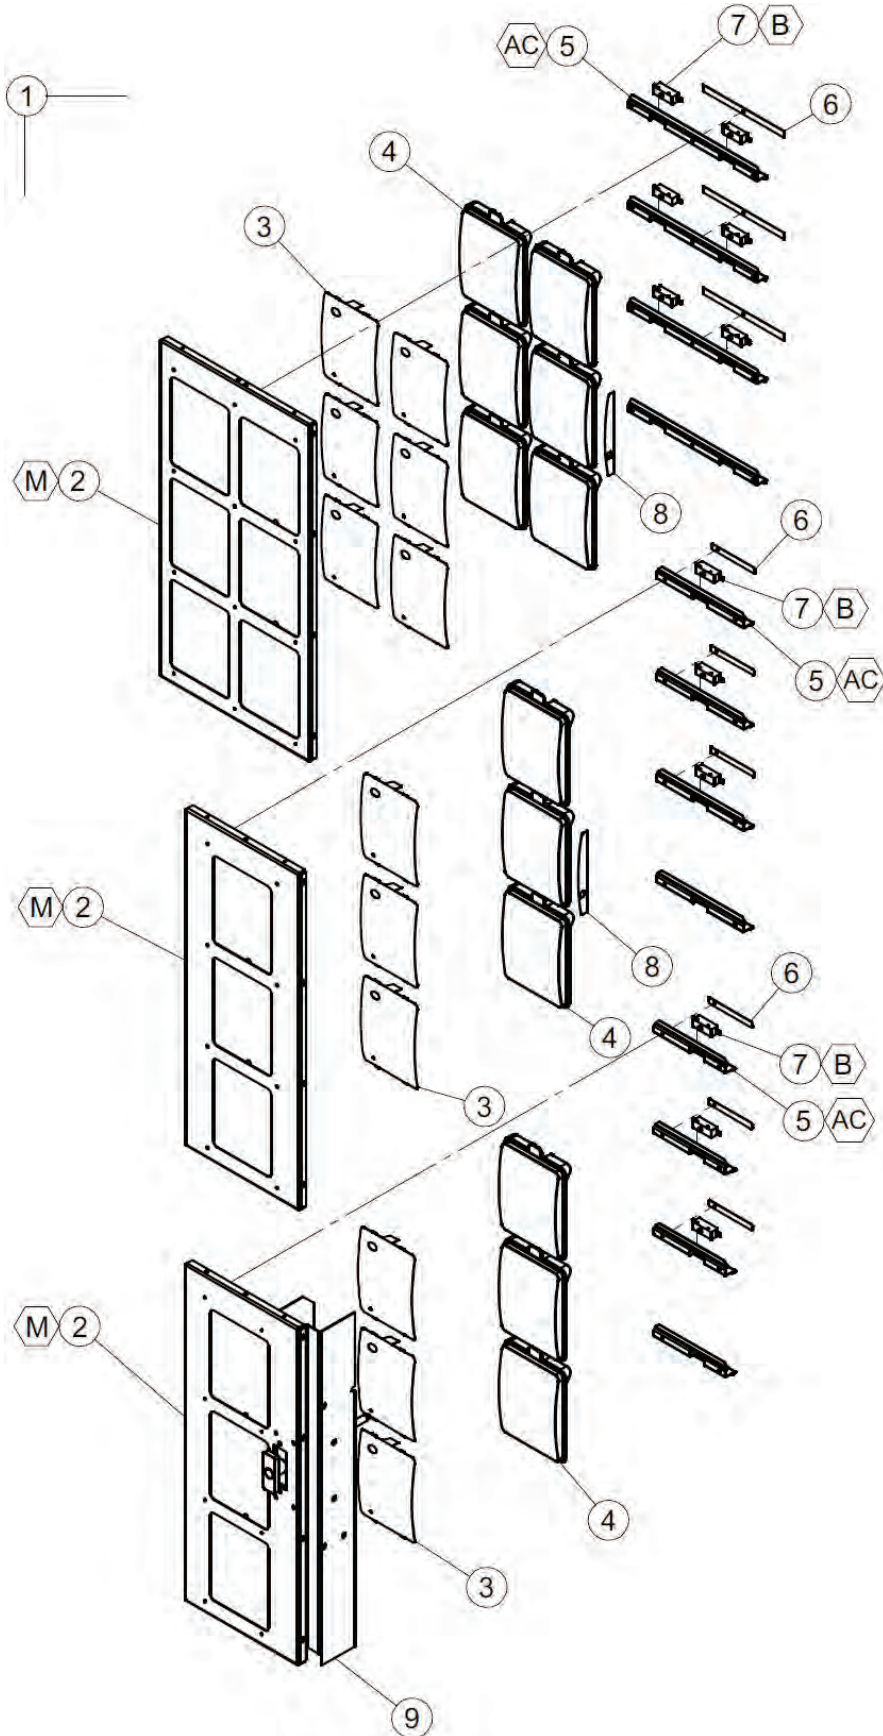

V21 Door Parts HVV | D8-10

V21 HVV SELECTION PANEL ASSEMBLY

ITEM NO.	MODEL NUMBER		621	721 / 821	
	DESCRIPTION	QTY REQ	PART NO.	PART NO.	
1	BUTTON ASSEMBLYS:				
	RIGHT PANEL ASSEMBLY, 6 SELECTION, BLUE		2	N/A	1122613
	LEFT PANEL ASSEMBLY, 6 SELECTION, BLUE		2	N/A	1122613-1
	SOLD OUT/READY TO VEND ASSY, RIGHT, 6 SEL, BLUE		2	N/A	1122613-2
	SOLD OUT/READY TO VEND ASSY, LEFT, 6 SEL, BLUE		2	N/A	1122613-3
	RIGHT PANEL ASSEMBLY, 6 SELECTION, GREEN		2	N/A	1122613-6
	LEFT PANEL ASSEMBLY, 6 SELECTION, GREEN		2	N/A	1122613-7
	SOLD OUT/READY TO VEND ASSY, RIGHT, 6 SEL, GREEN		2	N/A	1122613-8
	SOLD OUT/READY TO VEND ASSY, LEFT, 6 SEL, GREEN		2	N/A	1122613-9
	RIGHT PANEL ASSEMBLY, 6 SELECTION, BLACK		2	N/A	1122613-20
	LEFT PANEL ASSEMBLY, 6 SELECTION, BLACK		2	N/A	1122613-21
	SOLD OUT/READY TO VEND ASSY, RIGHT, 6 SEL, BLACK		2	N/A	1122613-22
	SOLD OUT/READY TO VEND ASSY, LEFT, 6 SEL, BLACK		2	N/A	1122613-23
	RIGHT PANEL ASSEMBLY, 3 SELECTION, BLUE		2	1122613-4	N/A
	LEFT PANEL ASSEMBLY, 3 SELECTION, BLUE		2	1122613-5	N/A
	RIGHT PANEL ASSEMBLY, 3 SEL, T-HANDLE OPTION, BLUE		2	1122613-24	N/A
2	BUTTON PANEL, BLUE		2	1122884	1121121
	BUTTON PANEL, T-HANDLE, BLUE (RIGHT SIDE ONLY)		1	1122884-2	N/A
	BUTTON PANEL, GREEN		2	1122884-1	1121121-01
	BUTTON PANEL, BLACK		2	N/A	1121121-03
3	FLAVOR LABEL		**	**	**
4	SELECTION BUTTON		A/R	1121057	1121057
5	BUTTON RETAINER SWITCH MOUNT, 6 SEL		8	N/A	1121070
	BUTTON RETAINER SWITCH MOUNT, 3 SEL		4	1122619	N/A
	BUTTON RETAINER SWITCH MOUNT, 3 SEL, T-HANDLE		4	1126109	N/A
6	FLAT SPRING		A/R	1122622	1121112
7	2-TERMINAL SWITCH		A/R	1120885	1120885
8	LIGHT PIPE SHIELD		1	1123641	1123641
9	T-HANDLE LOCK ASSEMBLY (SEE PAGES PD-12 TO PD-13)		~	~	~

NOTE: WHEN ORDERING FLAVOR LABELS, PLEASE PROVIDE **FRANCHISE AND **STYLE**.