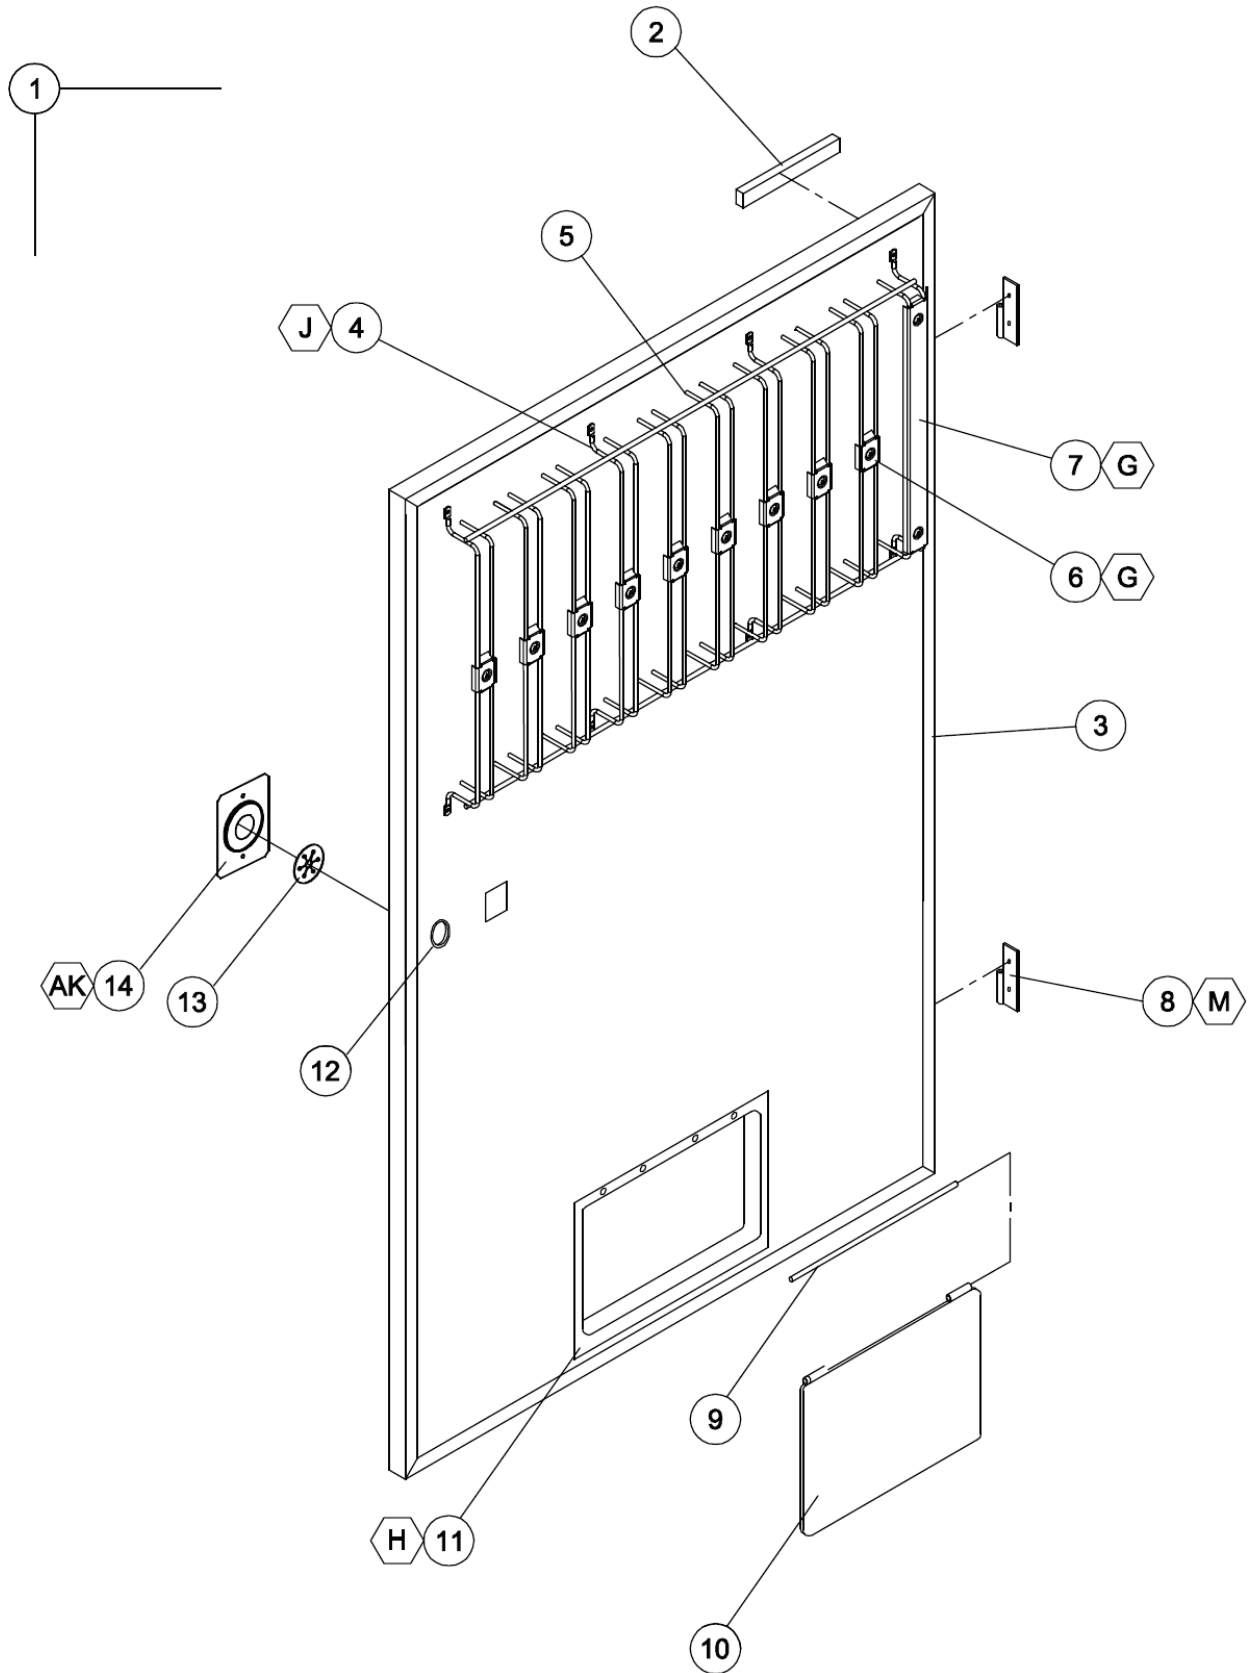

V21 Door Parts HVV | D8-14

V21 HVV INNER DOOR

ITEM NO.	MODEL NUMBER		721	821
	DESCRIPTION	QTY REQ	PART NO.	PART NO.
1	INNER DOOR ASSEMBLY	1	134302-126	134302-127
2	RAIN SEAL, INNER DOOR, 7"	1	1111732-2	1111732-2
3	INNER DOOR SEAL	1	1075678	1075678-1
4	UPPER PRODUCT RETAINER ASSEMBLY	1	1125206-1	1125206-2
5	UPPER PRODUCT RETAINER	1	1181827	1181827-1
6	SHORT CLIP ASSEMBLY	9	1125261	1125261
7	LONG CLIP ASSEMBLY	1	1125262	1125263
8	INNER DOOR HINGE, FEMALE	2	1121286	1121286
9	HINGE PIN	1	1172323	1172323
10	REVERSABLE VEND FLAP	1	1013076	1013076
11	INNER DOOR EYELET	1	387273	387273
12	GROMMET	1	388090	388090
13	INNER DOOR LATCH	1	1121711	1121711
14	INNER DOOR LATCH BRACKET	1	1121712	1121712

V21 HVV INNER DOOR LABELS - NOT SHOWN

DESCRIPTION	QTY REQ	PART NO.
WARNING/PATENTS, U.S. OR WARNING/PATENTS, INTL.	1	1125783-1 1125783
ERROR CODE LABEL, VEC 12.3	1	1123717
PROGRAMMING LABEL, VEC 12.3	1	1123345
WIRING DIAGRAM LABEL, VEC 12.3	1	1127541
PRODUCT SET UP, V21	1	1126121
SPACE TO SALES, VEC 12.3	1	1123311