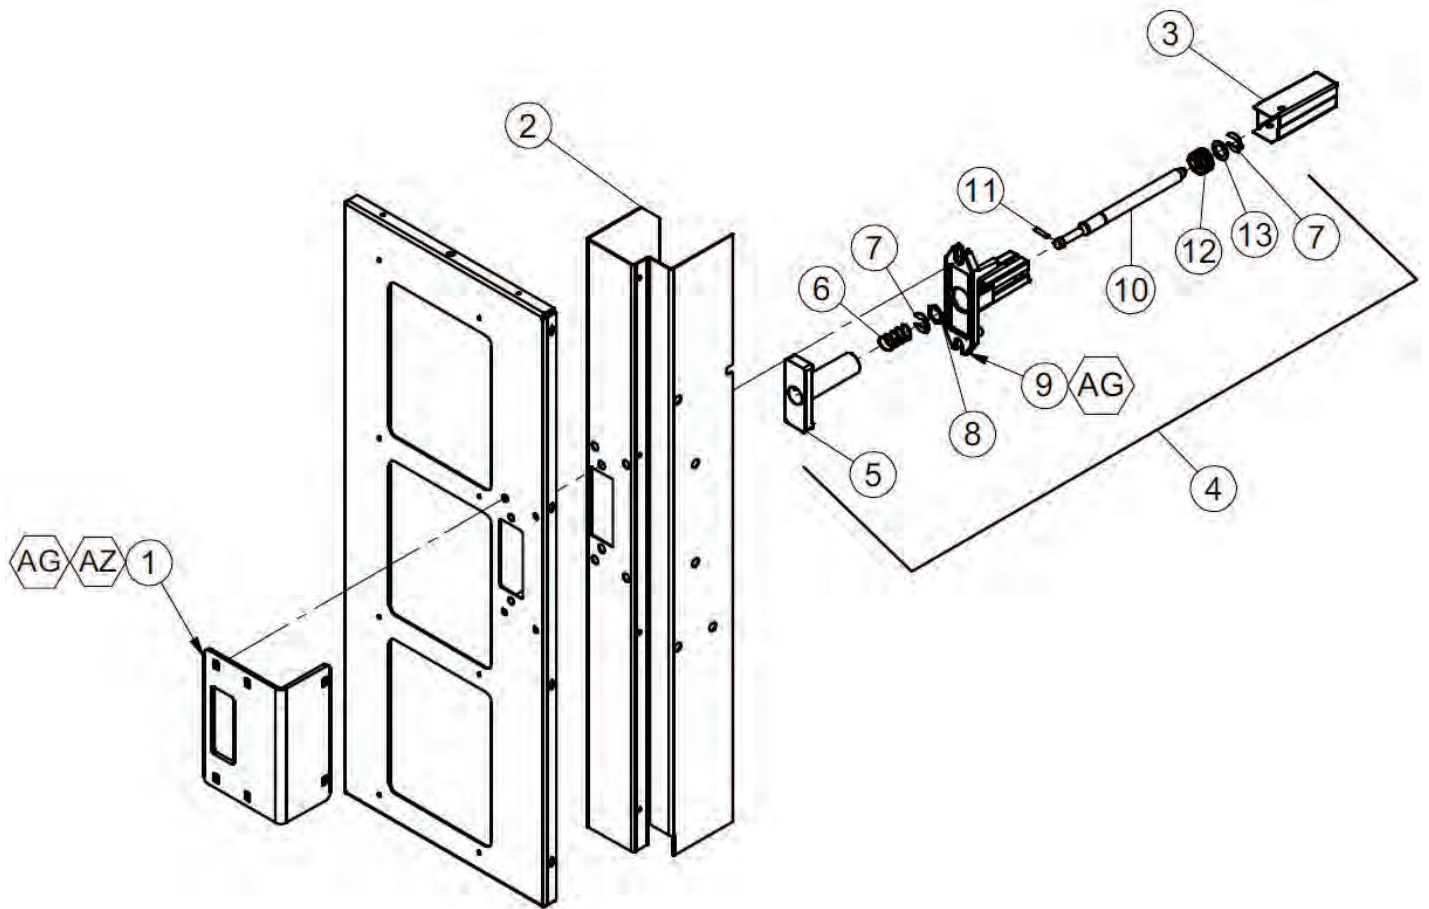

V21 HVV T-HANDLE ASSEMBLY

ITEM NO.	DESCRIPTION	QTY REQ	PART NO.
1	LOCK COVER PLATE, BLUE	1	1126568
2	LOCK SHIELD	1	1126218
3	LOCK STUD COVER	1	1121817-1
4	T-HANDLE LOCK ASSEMBLY	1	1126557
5	T-HANDLE	1	1002392
6	SPRING	1	389691
7	E-RING RETAINER	2	388589
8	HEX WASHER	1	387600
9	FLANGE	1	1002384
10	LOCK STUD	1	1122399
11	PIN, LOCK STUD	1	387601
12	SPRING QUICKER LOCK	1	389690
13	WASHER	1	387718