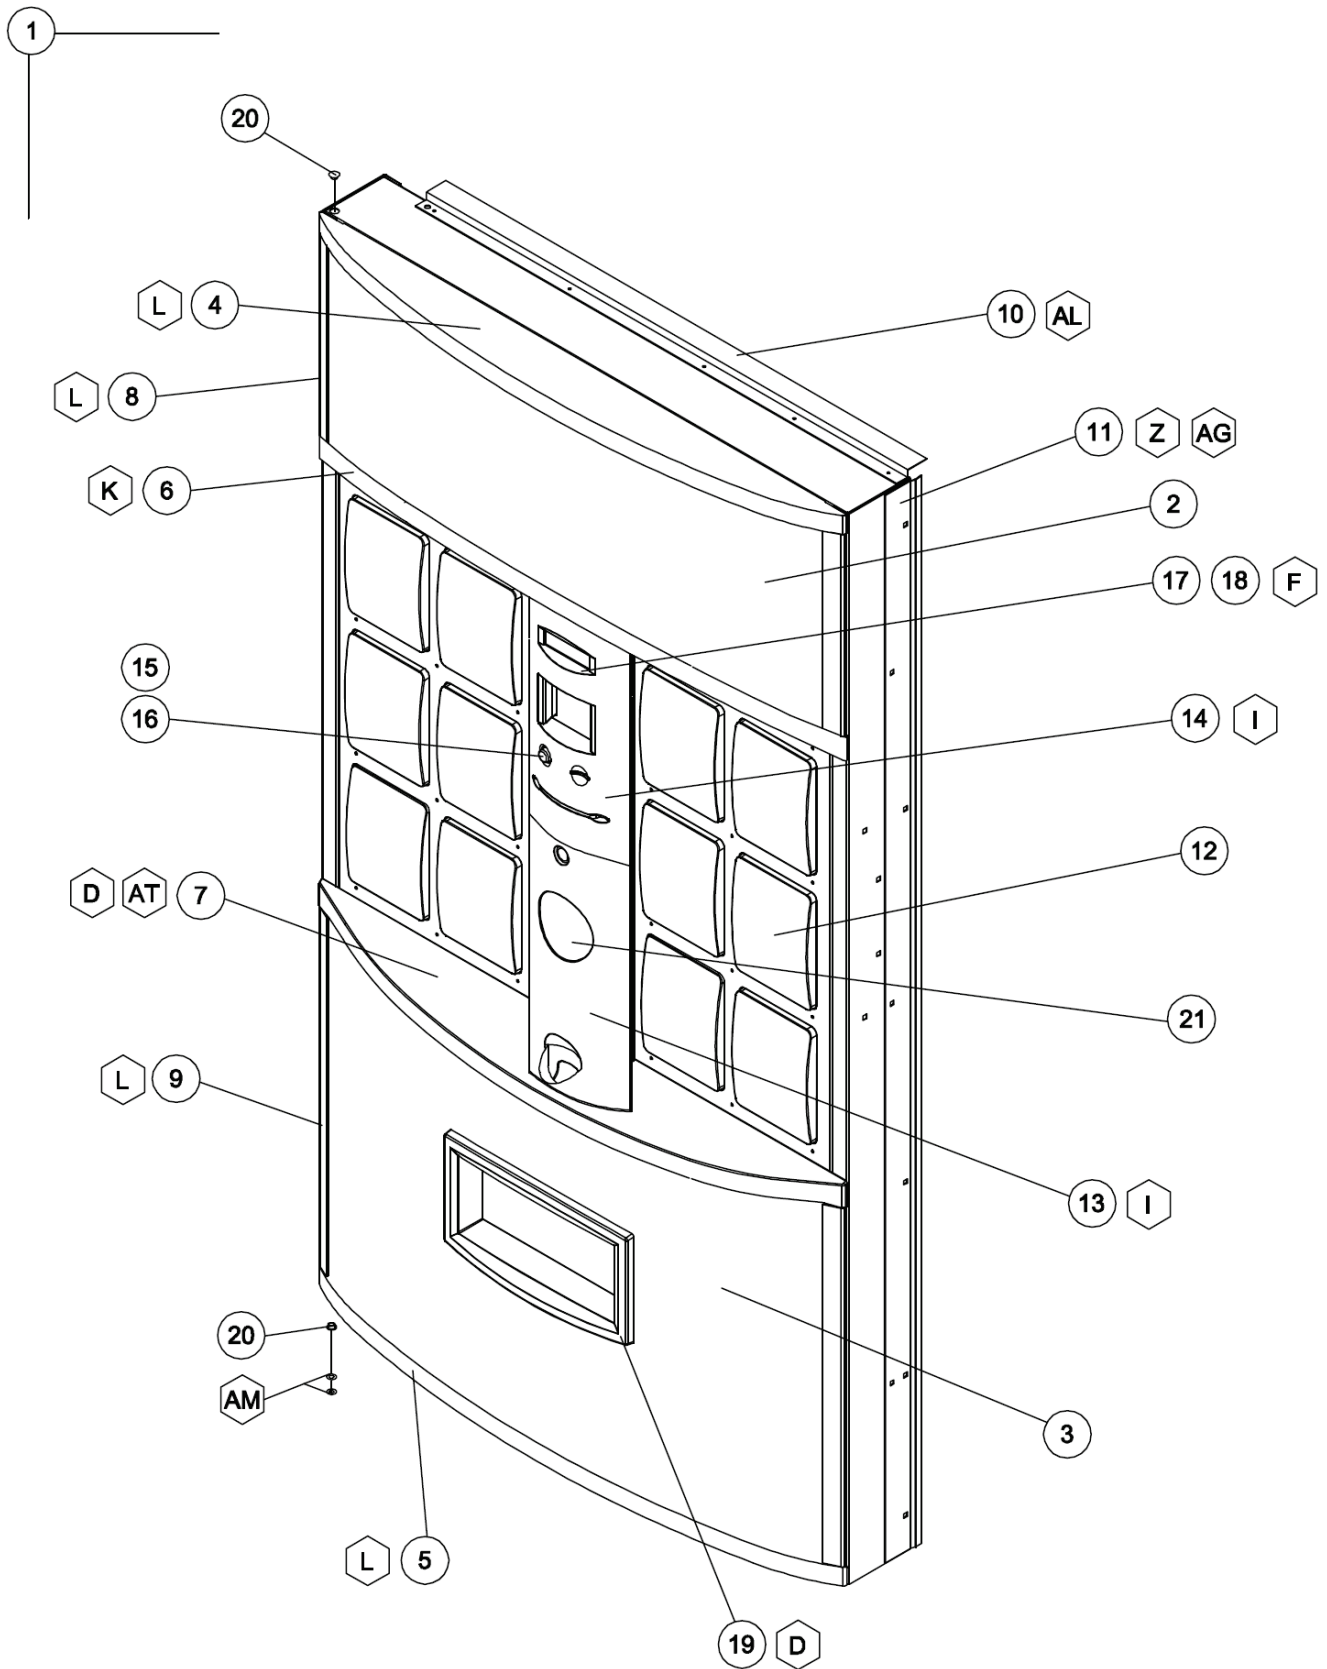

DOOR PARTS
HVV

V21 Door Parts HVV | D8-2

V21 HVV DOOR FRONT

ITEM NO.	MODEL NUMBER		621	721	821
	DESCRIPTION	QTY REQ	PART NO.	PART NO.	PART NO.
1	SERVICE DOOR, BLUE, W/O SO/RTV	1	1112619-50	1112619-35	1112619-37
	SERVICE DOOR, BLUE, WITH SO/RTV		1112619-51	1112619-36	1112619-38
	SERVICE DOOR, GREEN, W/O SO/RTV		N/A	1112619-39	1112619-41
	SERVICE DOOR, GREEN, WITH SO/RTV		N/A	1112619-40	1112619-42
2	UPPER SIGN FACE **	1	**	**	**
3	LOWER SIGN FACE **	1	**	**	**
4	UPPER SIGN CAP, BLUE	1	1127305-1	1114341-2	1114341-2
	UPPER SIGN CAP, GREEN		1127305-2	1114341-4	1114341-4
	UPPER SIGN CAP, BLACK		1127305	1114341	1114341
5	LOWER SIGN CAP, BLUE	1	1127510-1	1114341-3	1114341-3
	LOWER SIGN CAP, GREEN		1127510-2	1114341-5	1114341-5
	LOWER SIGN CAP, BLACK		1127510	1114341-1	1114341-1
6	UPPER / MIDDLE SIGN CAP, BLUE	1	1122769	1121063	1121063
	UPPER / MIDDLE SIGN CAP, GREEN		1122769-1	1121063-1	1121063-1
	UPPER / MIDDLE SIGN CAP, BLACK		1122769-2	1121063-2	1121063-2
7	LOWER / MIDDLE SIGN CAP, BLUE	1	1122768	1121060	1121060
	LOWER / MIDDLE SIGN CAP, GREEN		1122768-1	1121060-1	1121060-1
	LOWER / MIDDLE SIGN CAP, BLACK		1122768-2	1121060-2	1121060-2
8	UPPER SIGN TRIM, 72", BLUE	2	1121100-1	1121100-1	~
	UPPER SIGN TRIM, 79", BLUE		~	~	1121100-2
	UPPER SIGN TRIM, 72", GREEN		N/A	1121100-4	~
	UPPER SIGN TRIM, 79", GREEN		N/A	~	1121100-5
	UPPER SIGN TRIM, 72", BLACK		N/A	1121100-7	~
	UPPER SIGN TRIM, 79", BLACK		N/A	~	1121100-8
9	LOWER SIGN TRIM, 72" & 79", BLUE	2	1121100	1121100	1121100
	LOWER SIGN TRIM, 72" & 79", GREEN		N/A	1121100-3	1121100-3
	LOWER SIGN TRIM, 72" & 79", BLACK		~	1121100-6	1121100-6
10	RAIN GUARD (BLUE)	1	2005937	2005872	2005872
	RAIN GUARD (GREEN)		2005937-1	2005872-01	2005872-01
	RAIN GUARD (BLACK)		N/A	2000848	2000848
11	DOOR GUARD, 72", BLUE	1	1122179	1122179	~
	DOOR GUARD, 79", BLUE		~	~	1122179-1
	DOOR GUARD, 72", GREEN		N/A	1122179-2	~
	DOOR GUARD, 79", GREEN		N/A	~	1122179-3
	DOOR GUARD, 72", BLACK		N/A	2010131	~
	DOOR GUARD, 79", BLACK		N/A	~	2009503
12	SELECTION PANEL (SEE PAGE D-7)	~	~	~	~
13	LOWER CONSUMER PANEL, WITHOUT KEY	1	1121064-4	1121064-4	1121064-4
14	UPPER CONSUMER PANEL	1	1121084-11	1121084-11	1121084-11
	-WITHOUT DBV		1121084-8	1121084-8	1121084-8
	-WITHOUT DBV, CA FRENCH		1121084-8	1121084-8	1121084-8
	-LARGE DBV		1121084-11	1121084-11	1121084-11
	-UNIVERSAL LANGUAGE		1121084-7	1121084-7	1121084-7
	-UNIVERSAL LANG., WITHOUT DBV		1121084-8	1121084-8	1121084-8
	-UNIVERSAL LANG., WITHOUT DBV, LARGE COIN		1121084-9	1121084-9	1121084-9
	-UNIVERSAL LANG., LARGE DBV, LARGE COIN		1121084-10	1121084-10	1121084-10
-UNIVERSAL LANG., LARGE DBV	1121084-11	1121084-11	1121084-11		
15	SELECTION SPRING	1	1029959	1029959	1029959
16	COIN RETURN BUTTON	1	1050473	1050473	1050473
17	DISPLAY LENS	1	1121103	1121103	1121103
18	SERIAL DISPLAY, 2 X 20	1	1137414	1137414	1137414
19	EYELET TRIM	1	1121102	1121102	1121102
20	HINGE BUSHING	2	388094	388094	388094
21	PEPSI LOGO DECAL **	1	**	**	**
	AQUAFINA LOGO DECAL **		**	**	**
	MOUNTAIN DEW LOGO DECAL **		**	**	**
	GATORADE LOGO DECAL **		**	**	**