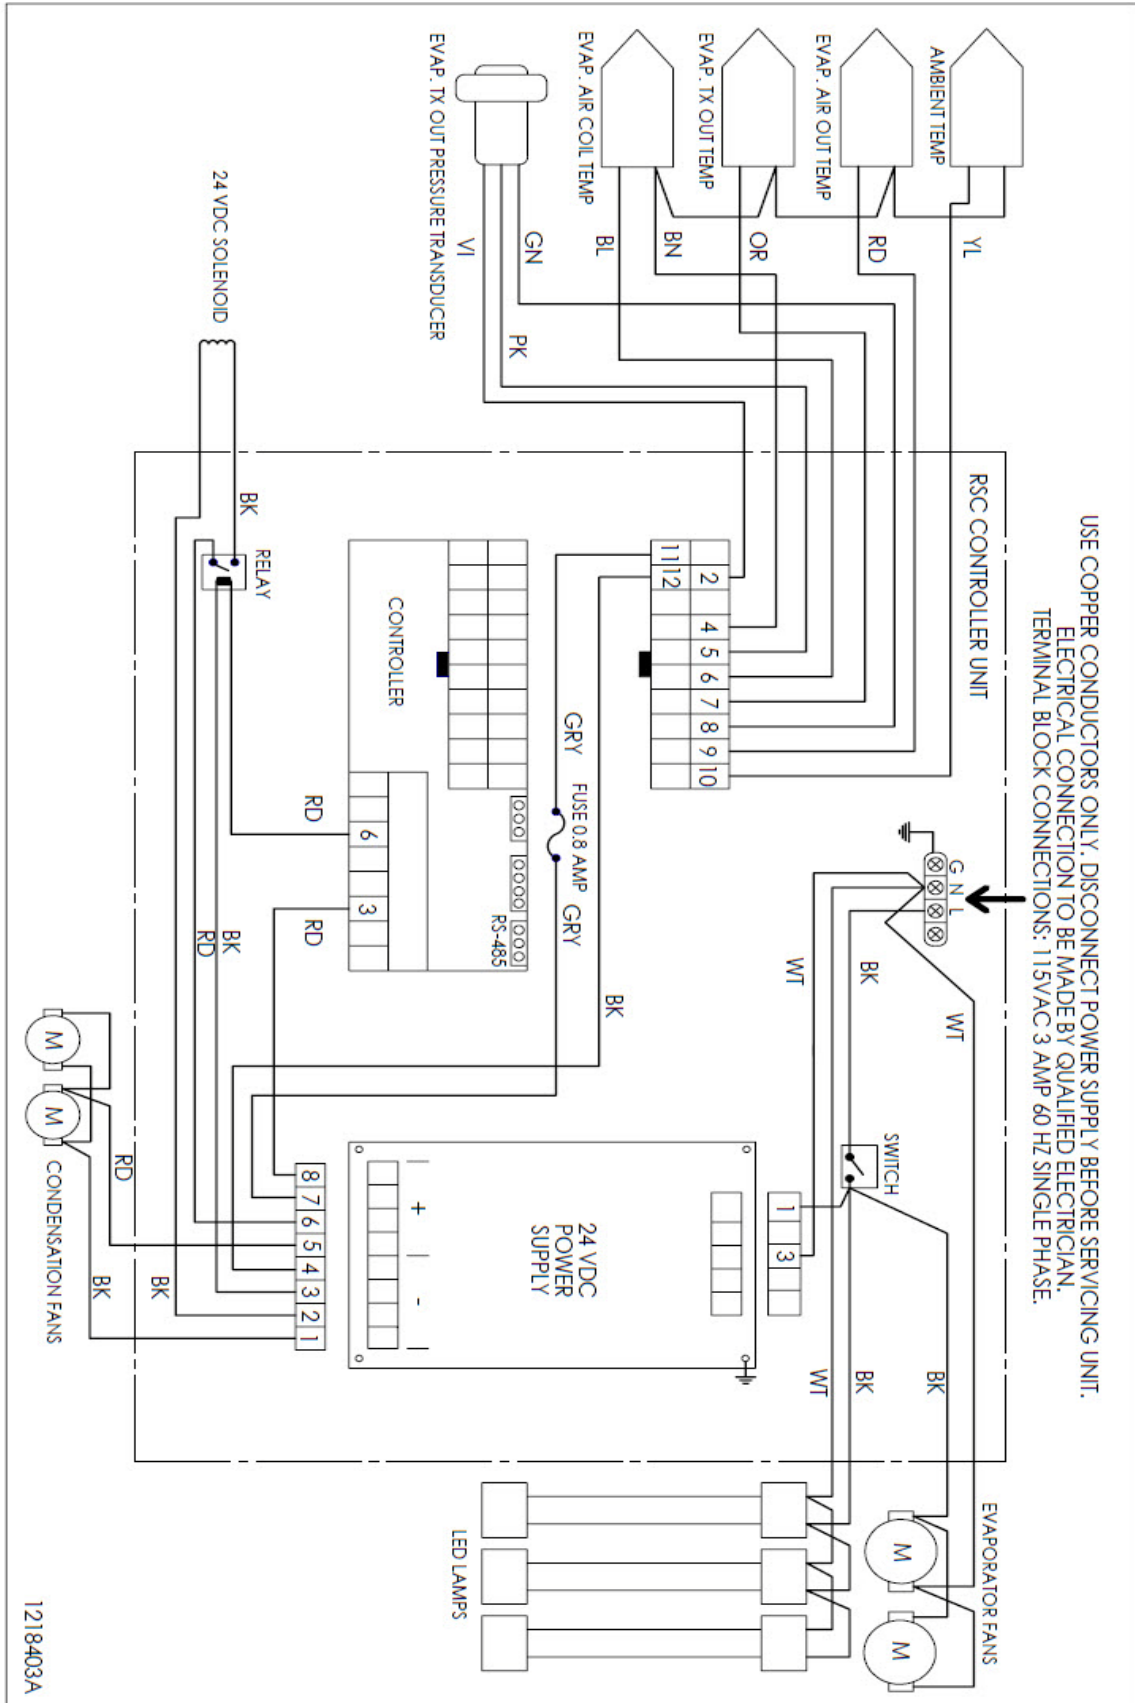

Wiring Diagram RSC Remote

1218403A