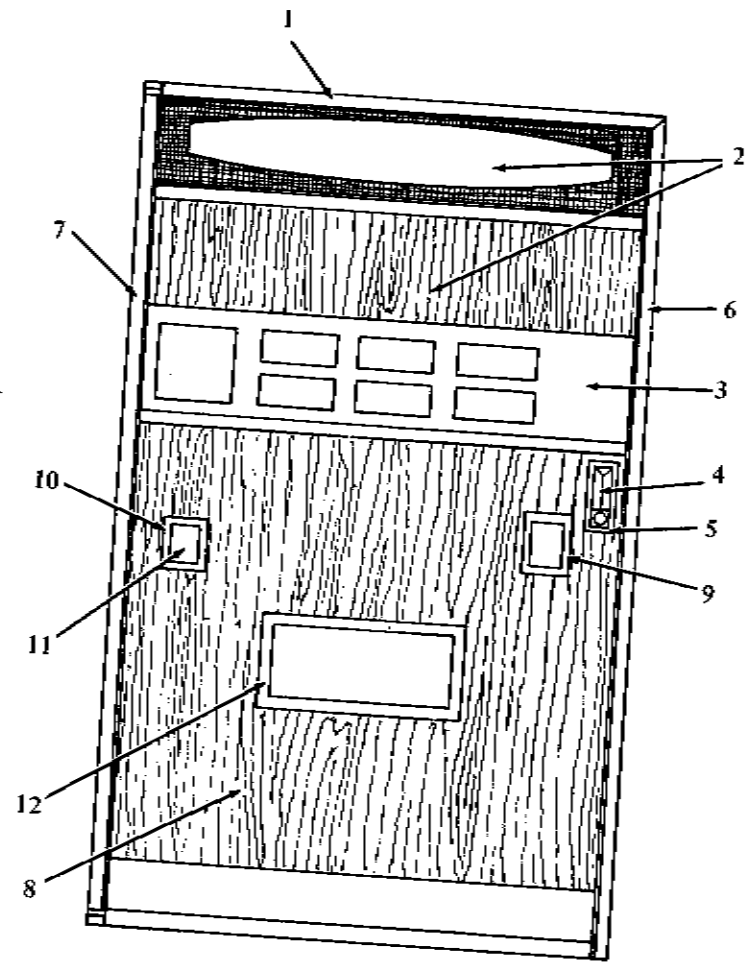

GMS - OUTER DOOR OUTSIDE ASSEMBLY
NATIONAL CROWN & NATIONAL GOLDEN FURNITURE 156/276

NATIONAL CROWN (156/276)