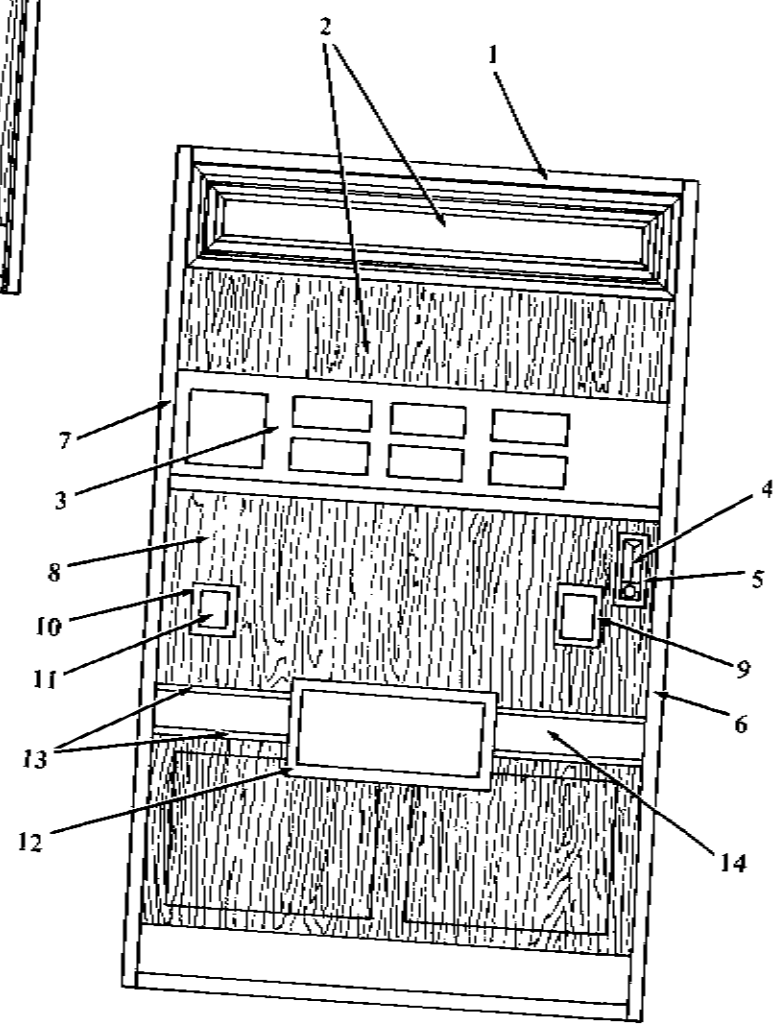

NATIONAL GOLDEN FURNITURE (156/276)