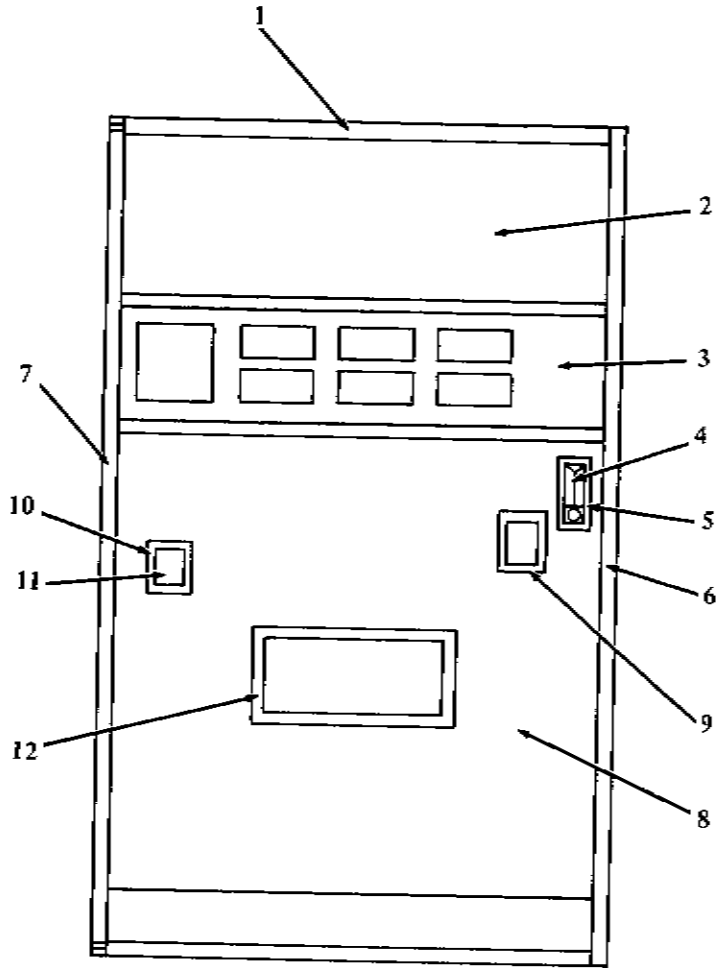

## GMS - OUTER DOOR ASSEMBLY BEIGE & VENDURA 156/276 (6 Select)

BEIGE (156/276)

VENDURA (156/276)

GMS - OUTER DOOR ASSEMBLY  
 BEIGE & VENDURA 156/276 (6 Select)

ITEM NO.	Beige Painted PART NO.	Vendura Honeytone Teak PART NO.	Vendura Regency Walnut PART NO.	NO. REQ.	PART NAME AND DESCRIPTION
-	379598-1	379598-2	379598-3	1	Door Final Assembly (Bottle & Can)
1	379724-3	379724-3	379724-3	1	Trim Door Top
-	V347964	V347964	V347964	3	Rivets (AP for Item 1)
2	123308-36	123308-33	123308-32	1	Sign Assembly Metal (See Page 22&26)
-	371029	371029	371029	2	Clip - Retainer (AP for Item 2)
-	V800570	V800570	V800570	4	Tapping Screws (AP for Item 2)
3	124342-61	124342-61	124342-61	1	Control Panel (See Page 32&33)
-	V800457	V800457	V800457	A/R	Machine Screw (AP for Item 3)
-	44657	44657	44657	A/R	Hex Nuts (AP for Item 3)
-	V328761-1	V328761-1	V328761-1	A/R	Tee Bolts (AP for Item 3)
-	V800952	V800952	V800952	A/R	Hex Nut & Lock Washer (AP for Item 3)
4	127161-900	127161-900	127161-900	1	Door Latch Assembly (See Page 38&39)
5	369526	369526	369526	1	Bezel (Latch Trim)
6	379644	379644	379644	1	Trim - Door (Right Side)
7	379644-1	379644-1	379644-1	1	Trim - Door (Left Side)
-	366444	366444	366444	A/R	Clip - Moulding (AP for Items 6 & 7)
8	129011-8	129011-9	129011-10	1	Door Panel Assembly (See Page 34&35)
9	356467-2	356468-2	356468-2	1	Trim (Pull Tab or Opener)
10	320932	320932	320932	1	Trim - Coin Return
11	320934-1	320934-1	320934-1	1	Door - Coin Return
-	320935	320935	320935	1	Pin (AP for Item 11)
12	358265-1	358265-1	358265-1	1	Trim - Eyelet Delivery
-	365850-1	365850-1	365850-1	1	Trim - Retainer (AP for Item 12)
-	V800791	V800791	V800791	A/R	Tapping Screws (AP for Item 12)
-	337211	337211	337211	2	Bumper Eyelet Trim