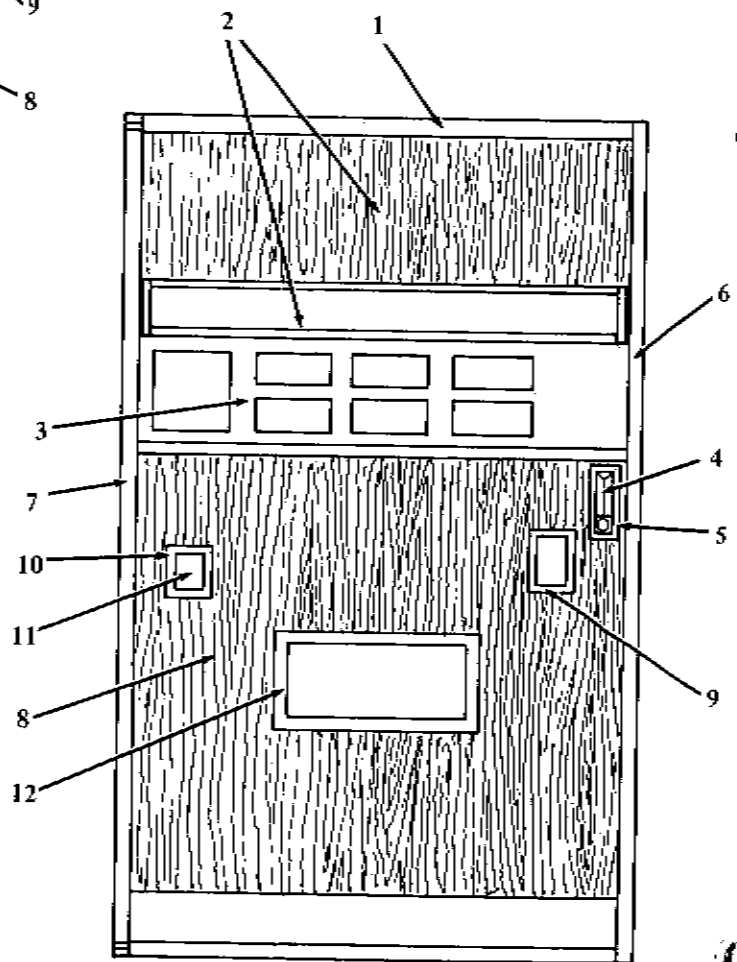

## GMS - OUTER DOOR ASSEMBLY BEIGE & VENDURA 156/276 (6 Select)

BEIGE (156/276)

VENDURA (156/276)

GMS - OUTER DOOR ASSEMBLY  
 BEIGE & VENDURA 156/276 (6 Select)

ITEM NO.	Beige Painted PART NO.	Vendura Honeytone Teak PART NO.	Vendura Regency Walnut PART NO.	NO. REQ.	PART NAME AND DESCRIPTION
-	379598-1	379598-2	379598-3	1	Door Final Assembly (Bottle & Can)
1	379724-3	379724-3	379724-3	1	Trim Door Top
-	V347964	V347964	V347964	3	Rivets (AP for Item 1)
2	123308-36	123308-33	123308-32	1	Sign Assembly Metal (See Page 22&26)
-	371029	371029	371029	2	Clip - Retainer (AP for Item 2)
-	V800570	V800570	V800570	4	Tapping Screws (AP for Item 2)
3	124342-61	124342-61	124342-61	1	Control Panel (See Page 32&33)
-	V800457	V800457	V800457	A/R	Machine Screw (AP for Item 3)
-	44657	44657	44657	A/R	Hex Nuts (AP for Item 3)
-	V328761-1	V328761-1	V328761-1	A/R	Tee Bolts (AP for Item 3)
-	V800952	V800952	V800952	A/R	Hex Nut & Lock Washer (AP for Item 3)
4	127161-900	127161-900	127161-900	1	Door Latch Assembly (See Page 38&39)
5	369526	369526	369526	1	Bezel (Latch Trim)
6	379644	379644	379644	1	Trim - Door (Right Side)
7	379644-1	379644-1	379644-1	1	Trim - Door (Left Side)
-	366444	366444	366444	A/R	Clip - Moulding (AP for Items 6 & 7)
8	129011-8	129011-9	129011-10	1	Door Panel Assembly (See Page 34&35)
9	356467-2	356468-2	356468-2	1	Trim (Pull Tab or Opener)
10	320932	320932	320932	1	Trim - Coin Return
11	320934-1	320934-1	320934-1	1	Door - Coin Return
-	320935	320935	320935	1	Pin (AP for Item 11)
12	358265-1	358265-1	358265-1	1	Trim - Eyelet Delivery
-	365850-1	365850-1	365850-1	1	Trim - Retainer (AP for Item 12)
-	V800791	V800791	V800791	A/R	Tapping Screws (AP for Item 12)
-	337211	337211	337211	2	Bumper Eyelet Trim